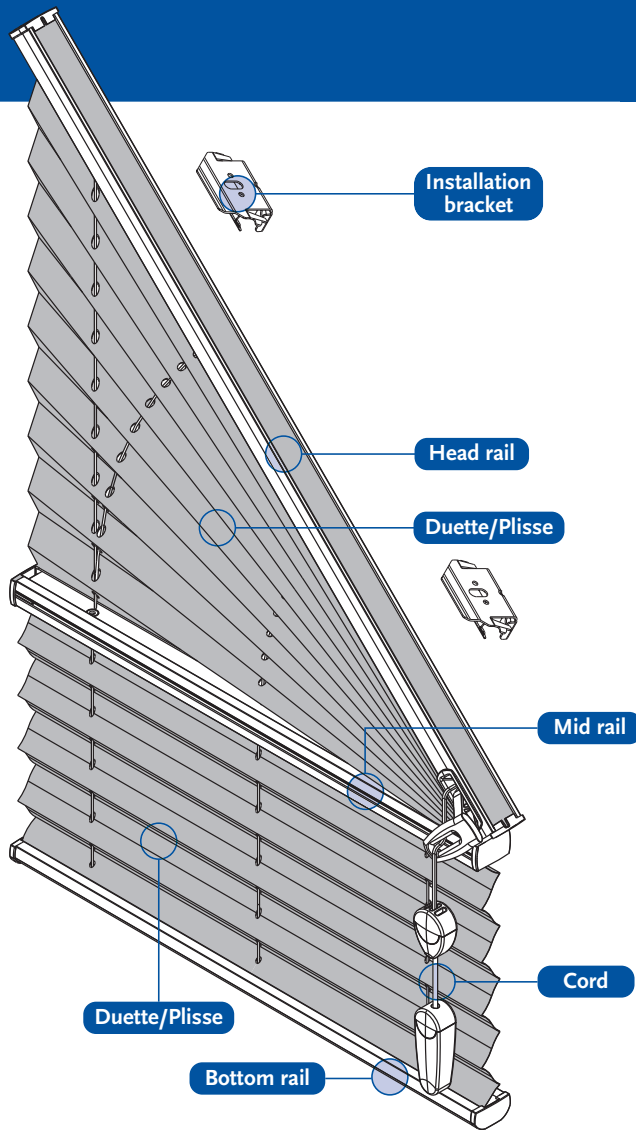

Options

Control side	7100	Right
	7101	Left
Control system	7200	Lifting cord

Fixation 7300 Universal brackets

Others 7955 Side by side

Properties

Head Rail	Aluminium rail 22.5 x 14.2 mm, color coordinated
Mid Rail	Aluminium rail 23.5 x 14.5 mm, color coordinated
Bottom Rail	Aluminium rail 22.2 x 11.7 mm, color coordinated
Cord	Polyester 0.9 mm / 2.0 mm color coordinated
Universal Brackets	Metal brackets for wall and ceiling
Fabric width	Plisse 20 mm or Duette 25 mm

Sundries

Cord length	Standard 2/3 of the height special length on request with plastic connection and transparent tassel
Angle	Maximum 50°

Standard Topics

Head rail

Mid rail

Bottom rail

Control sides

7100

7101

Fixation

7300

Size restrictions

Fabric type	Sizes in cm		Area (sqm)	Max. angle
	Width	Height		
Duette 25	min.	40	4.6	50°
	max.	230		
Plisse 20	min.	40	4.6	50°
	max.	200-230*		

* According the fabric width