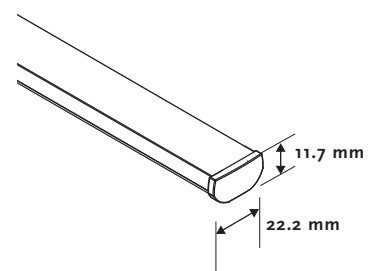

Options

Control side	7100	Right
	7101	Left
Control system	7200	Lifting cord

Fixation 7300 Universal brackets

Others 7955 Side by side

Properties

Head Rail	Aluminium rail 22.5 x 14.2 mm, color coordinated
Mid Rail	Aluminium rail 23.5 x 14.5 mm, color coordinated
Bottom Rail	Aluminium rail 22.2 x 11.7 mm, color coordinated
Cord	Polyester 0.9 mm / 2.0 mm color coordinated
Universal Brackets	Metal brackets for wall and ceiling
Fabric width	Plisse 20 mm or Duette 25 mm

Sundries

Cord length	Standard 2/3 of the height special length on request with plastic connection and transparent tassel
Angle	Maximum 50°

Standard Topics

Head rail

Mid rail

Bottom rail

Control sides

7100

7101

Fixation

7300

Size restrictions

Fabric type	Sizes in cm		Area (sqm)	Max. angle
	Width	Height		
Duette 25	min.	40	4.6	50°
	max.	230		
Plisse 20	min.	40	4.6	50°
	max.	200-230*		

* According the fabric width

Stacking height

A	Stacking height (sizes in mm)			
	B (Duette 25 mm)		B (Plisse 20 mm)	
	Daylight	Blackout	Daylight	Blackout
500	55	55	55	60
1000	65	75	60	65
1500	75	95	65	75
2000	95	115	75	80
2500	105	125	80	85