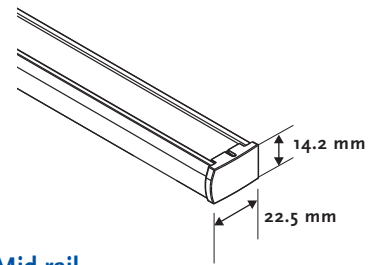

Options

Control side	7100	Right
	7101	Left
Control system	7200	Lifting cord

Fixation 7300 Universal brackets

Others 7955 Side by side

Properties

Head Rail	Aluminium rail 22.5 x 14.2 mm, color coordinated
Mid Rail	Aluminium rail 23.5 x 14.5 mm, color coordinated
Bottom Rail	Aluminium rail 22.2 x 11.7 mm, color coordinated
Cord	Polyester 0.9 mm / 2.0 mm color coordinated
Universal Brackets	Metal brackets for wall and ceiling
Fabric width	Plisse 20 mm or Duette 25 mm

Sundries

Cord length	Standard 2/3 of the height special length on request with plastic connection and transparent tassel
Angle	Maximum 50°

Standard Topics

Head rail

Mid rail

Bottom rail

Control sides

7100

7101

Fixation

7300

Size restrictions

Fabric type	Sizes in cm		Area (sqm)	Max. angle
	Width	Height		
Duette 25	min.	40	4.6	50°
	max.	230		
Plisse 20	min.	40	4.6	50°
	max.	200-230*		

* According the fabric width