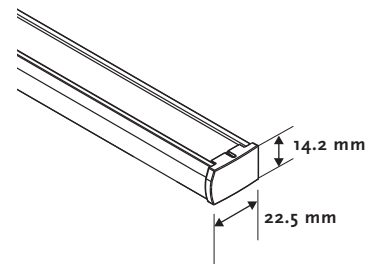

Options

Control side	7100	Right
	7101	Left
Control system	7200	Lifting cord

Fixation 7300 Universal brackets

Others 7955 Side by side

Properties

Head Rail	Aluminium rail 22.5 x 14.2 mm, color coordinated
Mid Rail	Aluminium rail 23.5 x 14.5 mm, color coordinated
Bottom Rail	Aluminium rail 22.2 x 11.7 mm, color coordinated
Cord	Polyester 0.9 mm / 2.0 mm color coordinated
Universal Brackets	Metal brackets for wall and ceiling
Fabric width	Plisse 20 mm or Duette 25 mm

Sundries

Cord length	Standard 2/3 of the height special length on request with plastic connection and transparent tassel
Angle	Maximum 50°

Standard Topics

Head rail

Mid rail

Bottom rail

Control sides

7100

7101

Fixation

7300

Size restrictions

Fabric type	Sizes in cm		Area (sqm)	Max. angle
	Width	Height		
Duette 25	min.	40	4.6	50°
	max.	230		
Plisse 20	min.	40	4.6	50°
	max.	200-230*		

* According the fabric width

Stacking height

A	Stacking height (sizes in mm)			
	B (Duette 25 mm)		B (Plisse 20 mm)	
	Daylight	Blackout	Daylight	Blackout
500	55	55	55	60
1000	65	75	60	65
1500	75	95	65	75
2000	95	115	75	80
2500	105	125	80	85