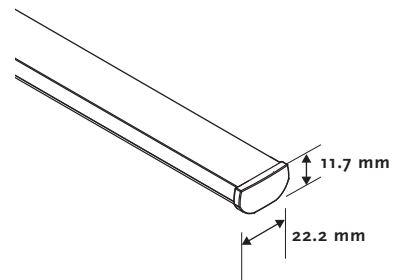

Options

Control side	7100	Right	Fixation	7300	Universal brackets
	7101	Left			
Control system	7200	Lifting cord	Others	7955	Side by side

Properties

Head Rail	Aluminium rail 22.5 x 14.2 mm, color coordinated
Bottom Rail	Aluminium rail 22.2 x 11.7 mm, color coordinated
Cord	Polyester 0.9 mm / 2.0 mm color coordinated
Universal Brackets	Metal brackets for wall and ceiling
Fabric width	Plisse 20 mm or Duette 25 mm

Sundries

Cord length	Standard 2/3 of the height special length on request with plastic connection and transparent tassel
Angle	Maximum 60°

Standard Topics

Head rail

Bottom rail

Control sides

7100

7101

Fixation

7300

Size restrictions

Fabric type	Sizes in cm		Area (sqm)	Max. angle
	Width	Height		
Duette 25	min.	40	4.6	60°
	max.	230		
Plisse 20	min.	40	4.6	60°
	max.	200-230*		

* According the fabric width

Stacking height

A	Stacking height (sizes in mm)			
	B (Duette 25 mm)		B (Plisse 20 mm)	
	Daylight	Blackout	Daylight	Blackout
500	40	40	40	45
1000	50	60	45	50
1500	60	80	50	60
2000	80	100	60	65