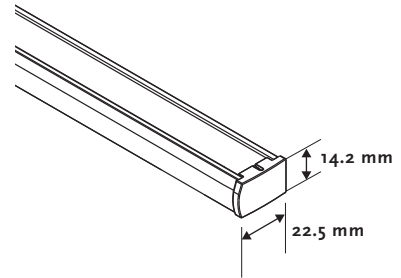

Options

Control side	7100	Right	Fixation	7300	Universal brackets
	7101	Left			
Control system	7200	Lifting cord	Others	7955	Side by side

Properties

Head Rail	Aluminium rail 22.5 x 14.2 mm, color coordinated
Bottom Rail	Aluminium rail 22.2 x 11.7 mm, color coordinated
Cord	Polyester 0.9 mm / 2.0 mm color coordinated
Universal Brackets	Metal brackets for wall and ceiling
Fabric width	Plisse 20 mm or Duette 25 mm

Sundries

Cord length	Standard 2/3 of the height special length on request with plastic connection and transparent tassel
Angle	Maximum 60°

Standard Topics

Head rail

Bottom rail

Control sides

7100

7101

Fixation

7300

Size restrictions

Fabric type	Sizes in cm		Area (sqm)	Max. angle
	Width	Height		
Duette 25	min.	40	4.6	60°
	max.	230		
Plisse 20	min.	40	4.6	60°
	max.	200-230*		

* According the fabric width