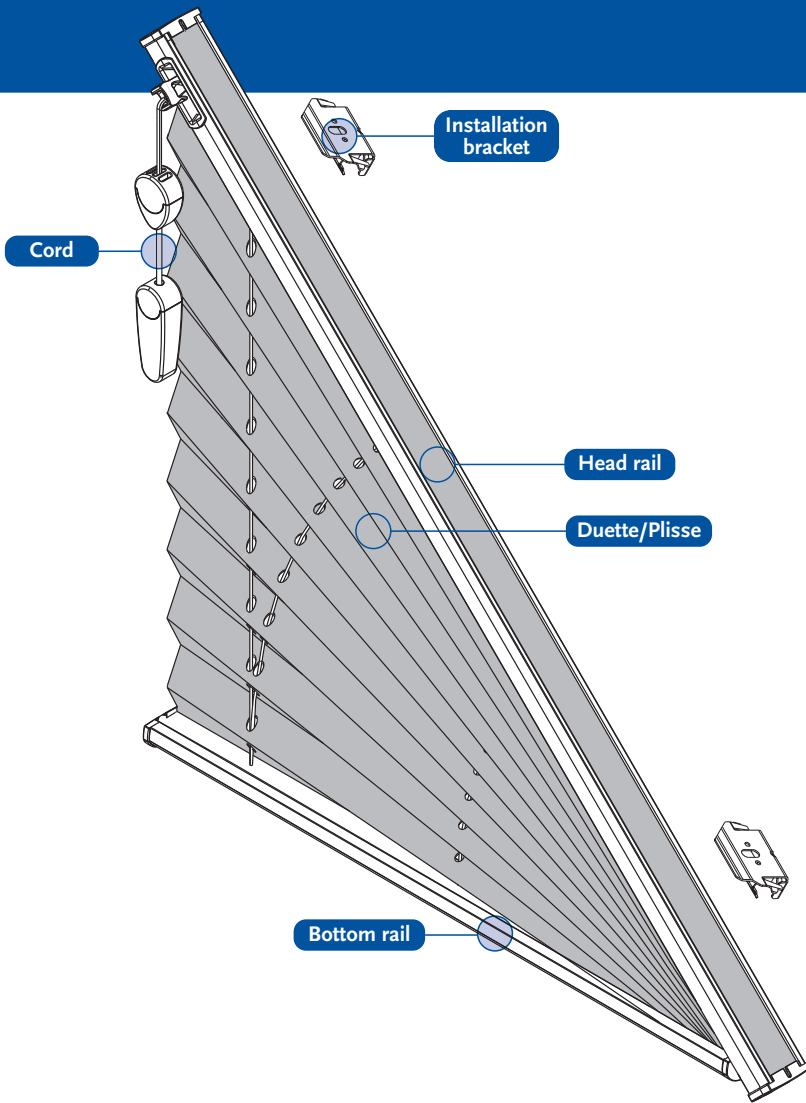

Options

Control side	7100	Right	Fixation	7300	Universal brackets
	7101	Left			
Control system	7200	Lifting cord	Others	7955	Side by side

Properties

Head Rail	Aluminium rail 22.5 x 14.2 mm, color coordinated
Bottom Rail	Aluminium rail 22.2 x 11.7 mm, color coordinated
Cord	Polyester 0.9 mm / 2.0 mm color coordinated
Universal Brackets	Metal brackets for wall and ceiling
Fabric width	Plisse 20 mm or Duette 25 mm

Sundries

Cord length	Standard 2/3 of the height special length on request with plastic connection and transparent tassel
Angle	Maximum 60°

Standard Topics

Head rail

Bottom rail

Control sides

7100

7101

Fixation

7300

Size restrictions

Fabric type	Sizes in cm		Area (sqm)	Max. angle
	Width	Height		
Duette 25	min.	40	4.6	60°
	max.	230		
Plisse 20	min.	40	4.6	60°
	max.	200-230*		

* According the fabric width

Stacking height

A	Stacking height (sizes in mm)			
	B (Duette 25 mm)		B (Plisse 20 mm)	
	Daylight	Blackout	Daylight	Blackout
500	40	40	40	45
1000	50	60	45	50
1500	60	80	50	60
2000	80	100	60	65