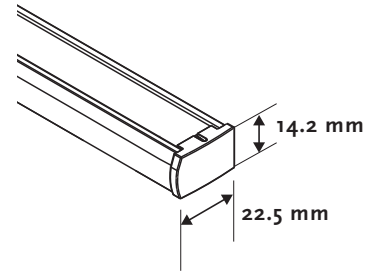

Options

Control side	–	–	Fixation	7300	Universal brackets
Control system	7219	Cordless	Others	7955	Side by side
				7140	Wand

Properties

Head Rail	Aluminium rail 22.5 x 14.2 mm, color coordinated
Bottom Rail	Aluminium rail 22.2 x 20 mm, color coordinated
Cord	Polyester 0.9 mm / 2.0 mm color coordinated
Universal Brackets	Metal brackets for wall and ceiling
Fabric width	Plisse 20 mm or Duette 25 mm

Sundries

Handle	Transparent, attached on bottom rail
---------------	--------------------------------------

Standard Topics

Head rail

Bottom rail

Fixation

7300

Size restrictions

Fabric type	Sizes in cm		Area (sqm)
	Width	Height	
Duette 25	min.	40	2.2
	max.	150	
Plisse 20	min.	40	2.2
	max.	150	

Stacking height

A	Stacking height (sizes in mm)			
	B (Duette 25 mm)		B (Plisse 20 mm)	
	Daylight	Blackout	Daylight	Blackout
500	50	50	50	55
1000	60	70	55	60
1500	70	90	60	70
2000	90	110	70	75
2500	100	120	75	80