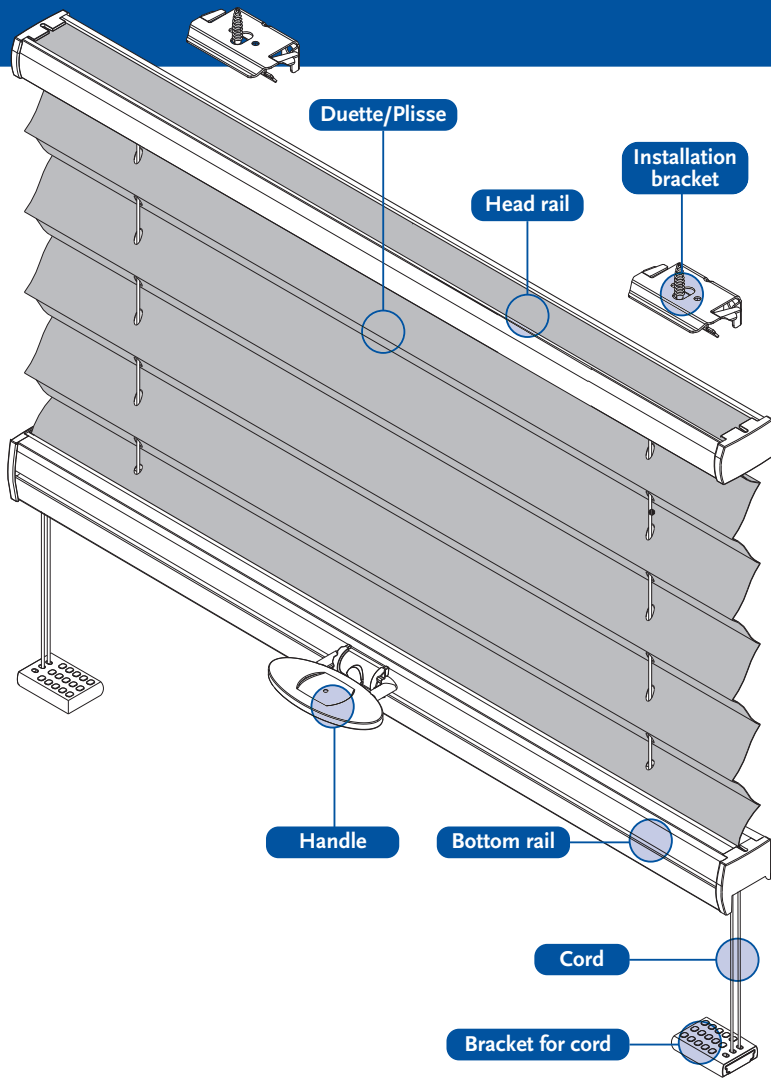

Options

Control side	–	–	Fixation	7300	Universal brackets
Control system	7219	Cordless	Others	7955	Side by side
				7140	Wand

Properties

Head Rail	Aluminium rail 22.5 x 14.2 mm, color coordinated
Bottom Rail	Aluminium rail 22.2 x 20 mm, color coordinated
Cord	Polyester 0.9 mm / 2.0 mm color coordinated
Universal Brackets	Metal brackets for wall and ceiling
Fabric width	Plisse 20 mm or Duette 25 mm

Sundries

Handle	Transparent, attached on bottom rail
---------------	--------------------------------------

Standard Topics

Head rail

Bottom rail

Fixation

7300

Size restrictions

Fabric type	Sizes in cm		Area (sqm)
	Width	Height	
Duette 25	min.	40	2.2
	max.	150	
Plisse 20	min.	40	2.2
	max.	150	

Stacking height

A	Stacking height (sizes in mm)			
	B (Duette 25 mm)		B (Plisse 20 mm)	
	Daylight	Blackout	Daylight	Blackout
500	50	50	50	55
1000	60	70	55	60
1500	70	90	60	70
2000	90	110	70	75
2500	100	120	75	80