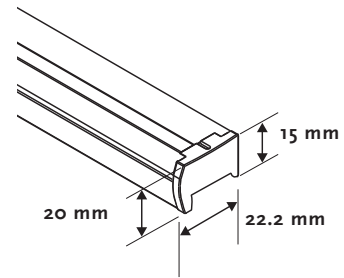

Options

Control side	–	–	Fixation	7300	Universal brackets
Control system	7219	Cordless	Others	7955	Side by side
				7140	Wand

Properties

Head Rail	Aluminium rail 22.5 x 14.2 mm, color coordinated
Bottom Rail	Aluminium rail 22.2 x 20 mm, color coordinated
Cord	Polyester 0.9 mm / 2.0 mm color coordinated
Universal Brackets	Metal brackets for wall and ceiling
Fabric width	Plisse 20 mm or Duette 25 mm

Sundries

Handle	Transparent, attached on bottom rail
---------------	--------------------------------------

Standard Topics

Head rail

Bottom rail

Fixation

7300

Size restrictions

Fabric type	Sizes in cm		Area (sqm)
	Width	Height	
Duette 25	min.	40	2.2
	max.	150	
Plisse 20	min.	40	2.2
	max.	150	

Stacking height

A	Stacking height (sizes in mm)			
	B (Duette 25 mm)		B (Plisse 20 mm)	
	Daylight	Blackout	Daylight	Blackout
500	50	50	50	55
1000	60	70	55	60
1500	70	90	60	70
2000	90	110	70	75
2500	100	120	75	80