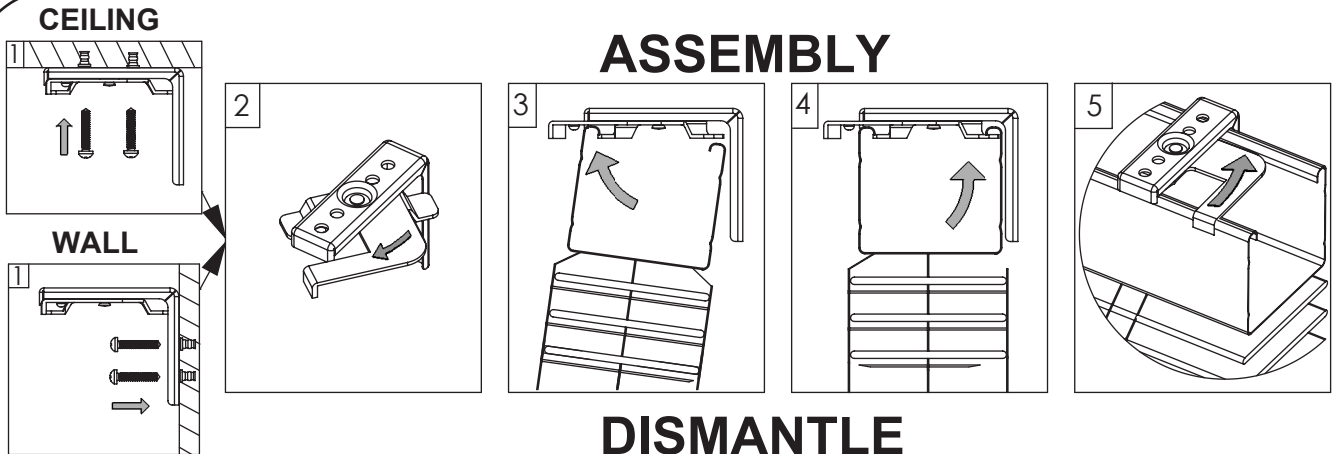

FITTING INSTRUCTION

V13 SLIDER

V19 WOOD

V16 WOOD / ALUMINIUM

SWIVEL BRACKET OPTION 1300

PRODUCT LINE

1426 1571

1270 1451

1572 1419

1570

ASSEMBLY