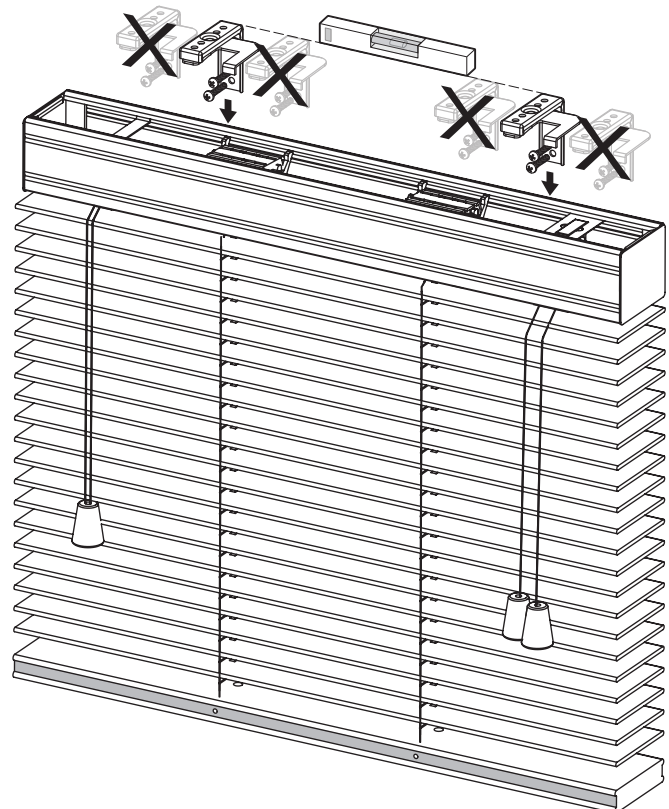

DISMANTLE

VER. 4

CODE NUMBER: 7406510