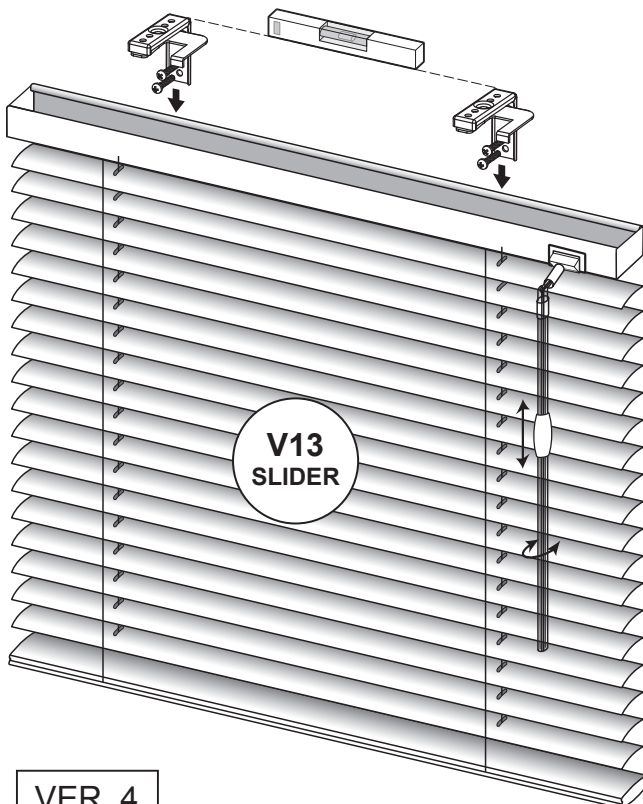

DISMANTLE

VER. 4

CODE NUMBER: 7406510