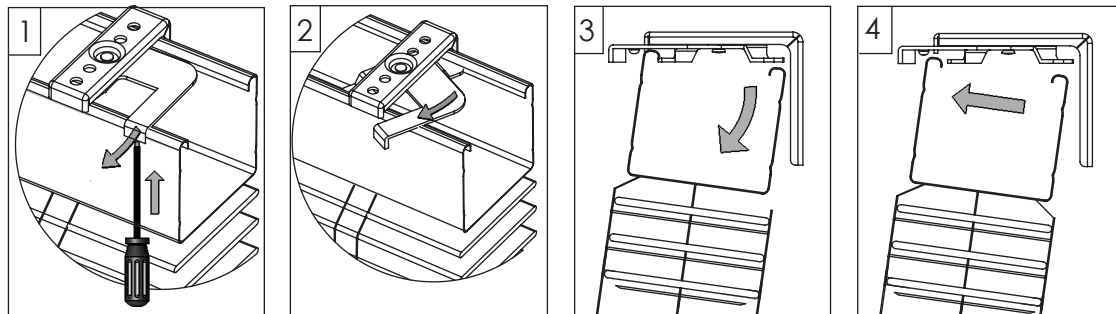

DISMANTLE

VER. 4

CODE NUMBER: 7406510