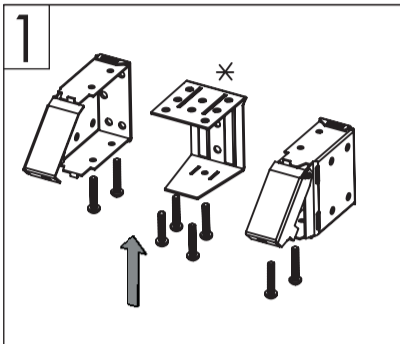

FITTING INSTRUCTION

VENETIAN BLIND V16

SIDE BRACKET OPTION 1304

PRODUCT LINE

1419	1541
1421	1561
1422	1570
1426	1571
1521	1572

CEILING

WALL

ASSEMBLY

* For sizes more than 80 cm.

VER. 2

CODE NUMBER:7408028