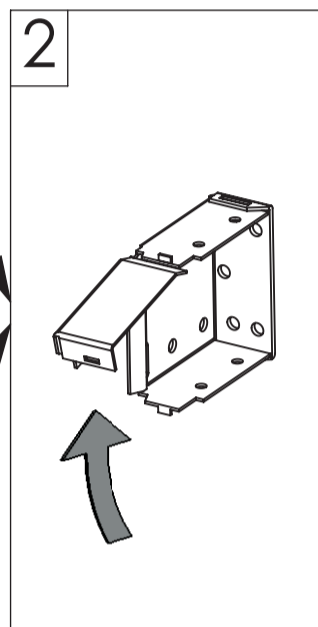

FITTING INSTRUCTION

VENETIAN BLIND V16

SIDE BRACKET OPTION 1304

PRODUCT LINE

1419	1541
1421	1561
1422	1570
1426	1571
1521	1572

CEILING

WALL

ASSEMBLY

* For sizes more than 80 cm.

VER. 2

CODE NUMBER:7408028