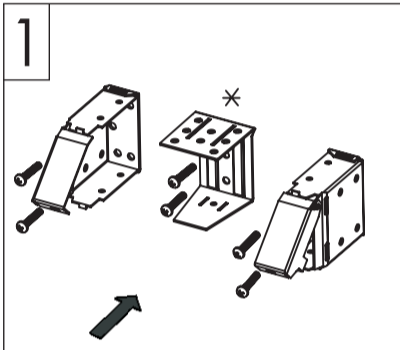

FITTING INSTRUCTION

VENETIAN BLIND V16

SIDE BRACKET OPTION 1304

PRODUCT LINE

1419	1541
1421	1561
1422	1570
1426	1571
1521	1572

CEILING

WALL

ASSEMBLY

* For sizes more than 80 cm.

VER. 2

CODE NUMBER:7408028