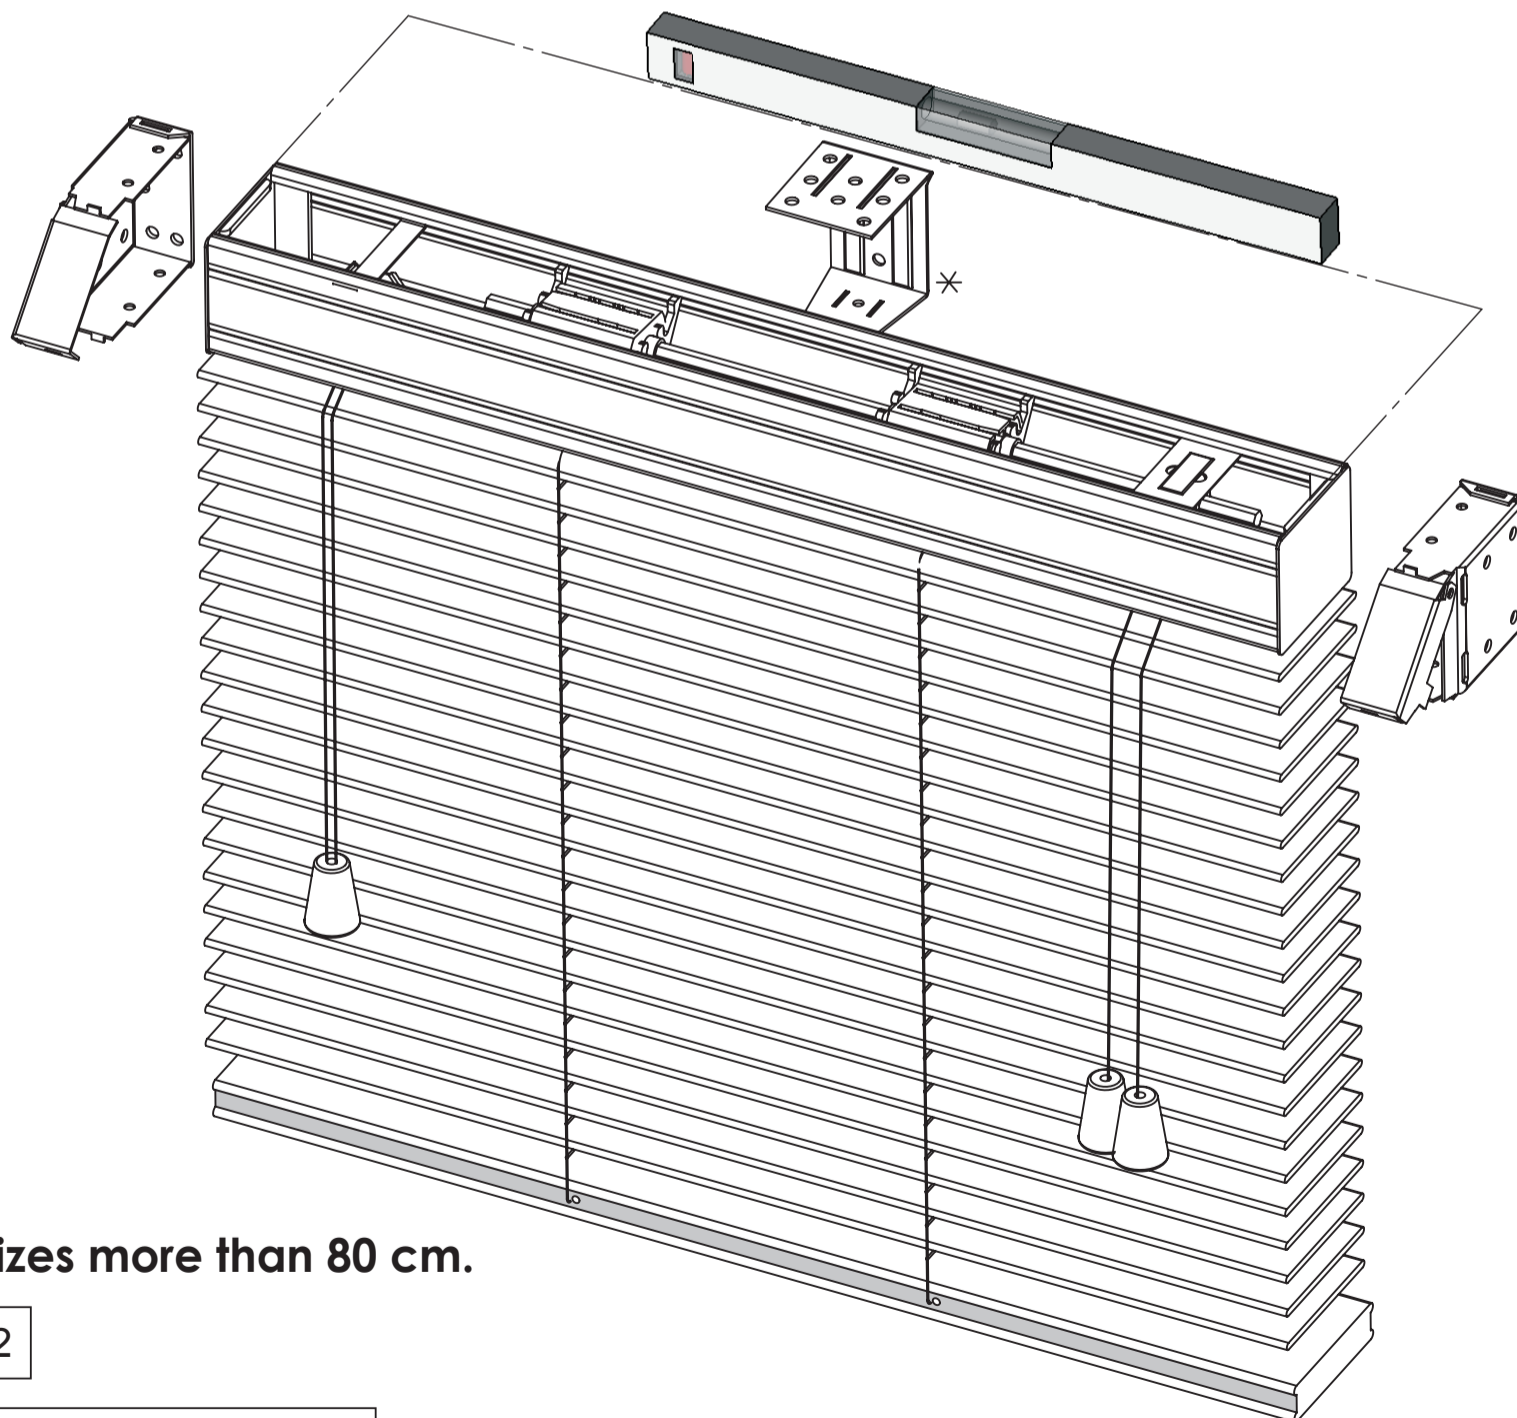

FITTING INSTRUCTION

VENETIAN BLIND V16

SIDE BRACKET OPTION 1304

PRODUCT LINE

1419	1541
1421	1561
1422	1570
1426	1571
1521	1572

CEILING

WALL

ASSEMBLY

* For sizes more than 80 cm.

VER. 2

CODE NUMBER:7408028