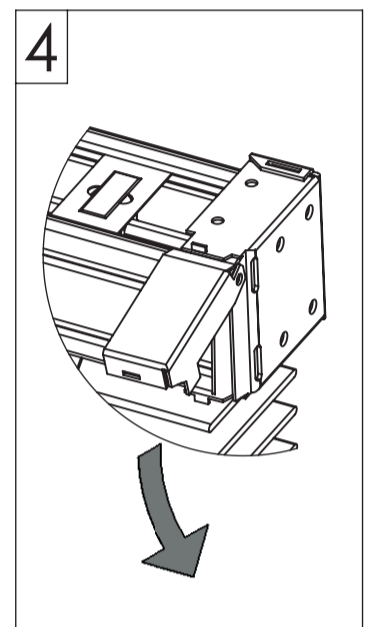

FITTING INSTRUCTION

VENETIAN BLIND V16

SIDE BRACKET OPTION 1304

PRODUCT LINE

1419	1541
1421	1561
1422	1570
1426	1571
1521	1572

CEILING

WALL

ASSEMBLY

* For sizes more than 80 cm.

VER. 2

CODE NUMBER:7408028