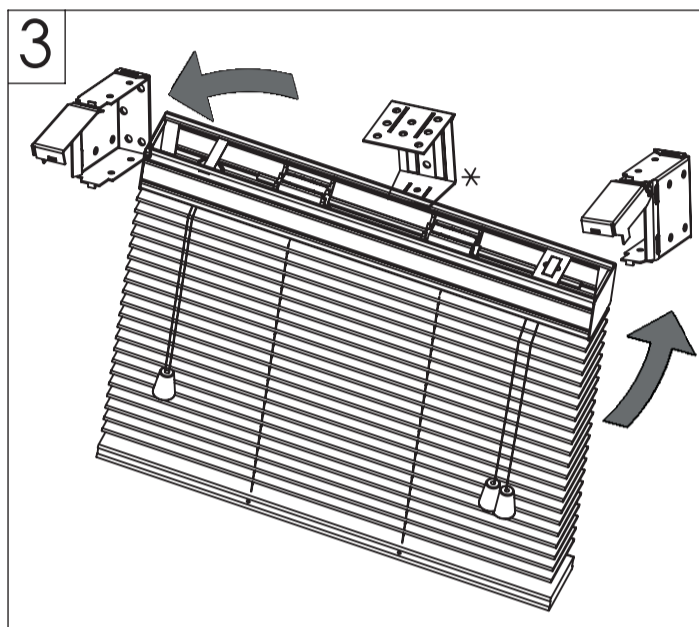

FITTING INSTRUCTION

VENETIAN BLIND V16

SIDE BRACKET OPTION 1304

PRODUCT LINE

1419	1541
1421	1561
1422	1570
1426	1571
1521	1572

CEILING

WALL

ASSEMBLY

* For sizes more than 80 cm.

VER. 2

CODE NUMBER:7408028