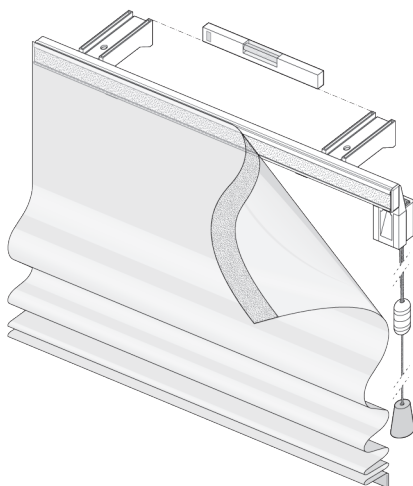

FITTING INSTRUCTION

ROMAN BLIND

V55

PRODUCT LINE
6100

ASSEMBLY ON WALL

ASSEMBLY ON CEILING

DISASSEMBLY

VER. 1