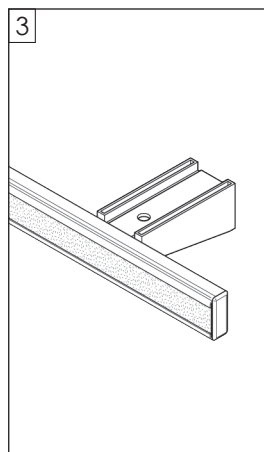

FITTING INSTRUCTION

ROMAN BLIND

V55

PRODUCT LINE
6100

ASSEMBLY ON WALL

ASSEMBLY ON CEILING

DISASSEMBLY

VER. 1