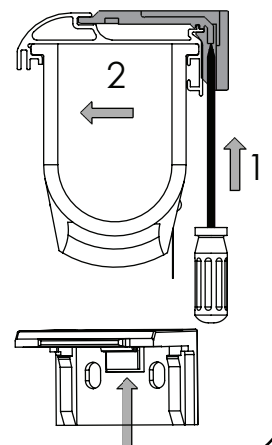

VER. 2

CODE NUMBER: 7408152