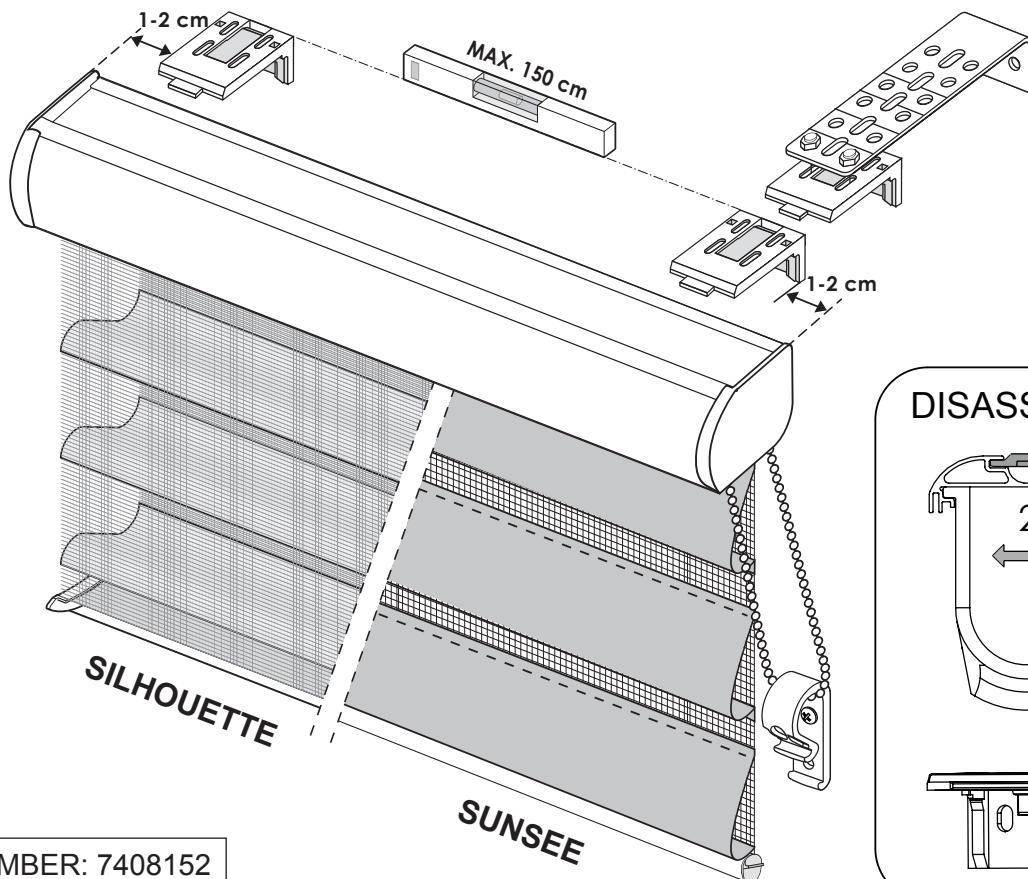

# FITTING INSTRUCTION SUNSEE / SILHOUETTE V60

PRODUCT LINE

6242  
5624

## CEILING INSTALLATION

## WALL INSTALLATION