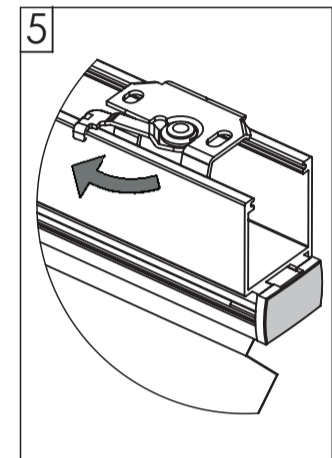

FITTING INSTRUCTION

PLISSE 20MM / DUETTE 25MM

V87

PRODUCT LINE

7280

7282

7283

CEILING

WALL

ASSEMBLY

DISASSEMBLE

VER. 2

CODE NUMBER: 7408153