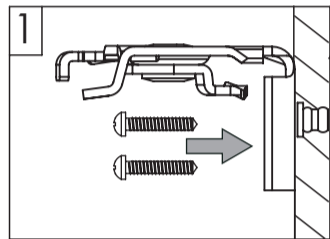

FITTING INSTRUCTION

PLISSE 20MM / DUETTE 25MM

V87

PRODUCT LINE

7280

7282

7283

CEILING

WALL

ASSEMBLY

DISASSEMBLE

VER. 2

CODE NUMBER: 7408153