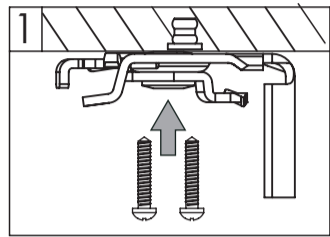

FITTING INSTRUCTION

PLISSE 20MM / DUETTE 25MM

V87

PRODUCT LINE

7280

7282

7283

CEILING