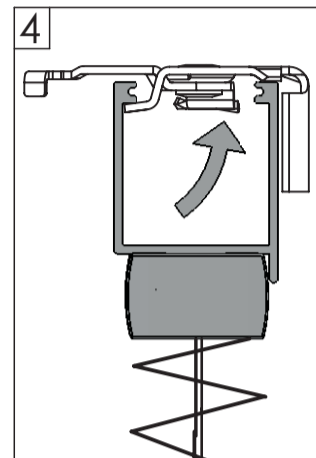

FITTING INSTRUCTION

PLISSE 20MM / DUETTE 25MM

V87

PRODUCT LINE

7280

7282

7283

CEILING

WALL

ASSEMBLY

DISASSEMBLE

VER. 2

CODE NUMBER: 7408153