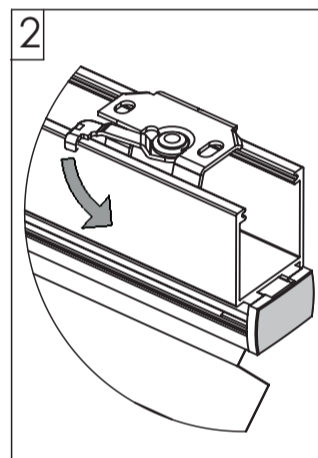

DISASSEMBLE

VER. 2

CODE NUMBER: 7408153