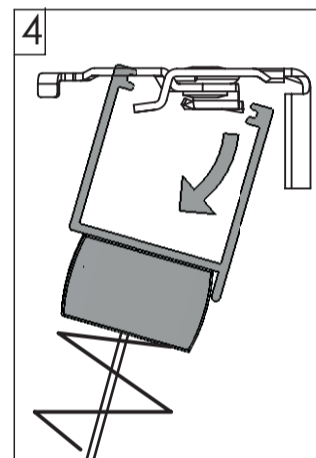

DISASSEMBLE

VER. 2

CODE NUMBER: 7408153