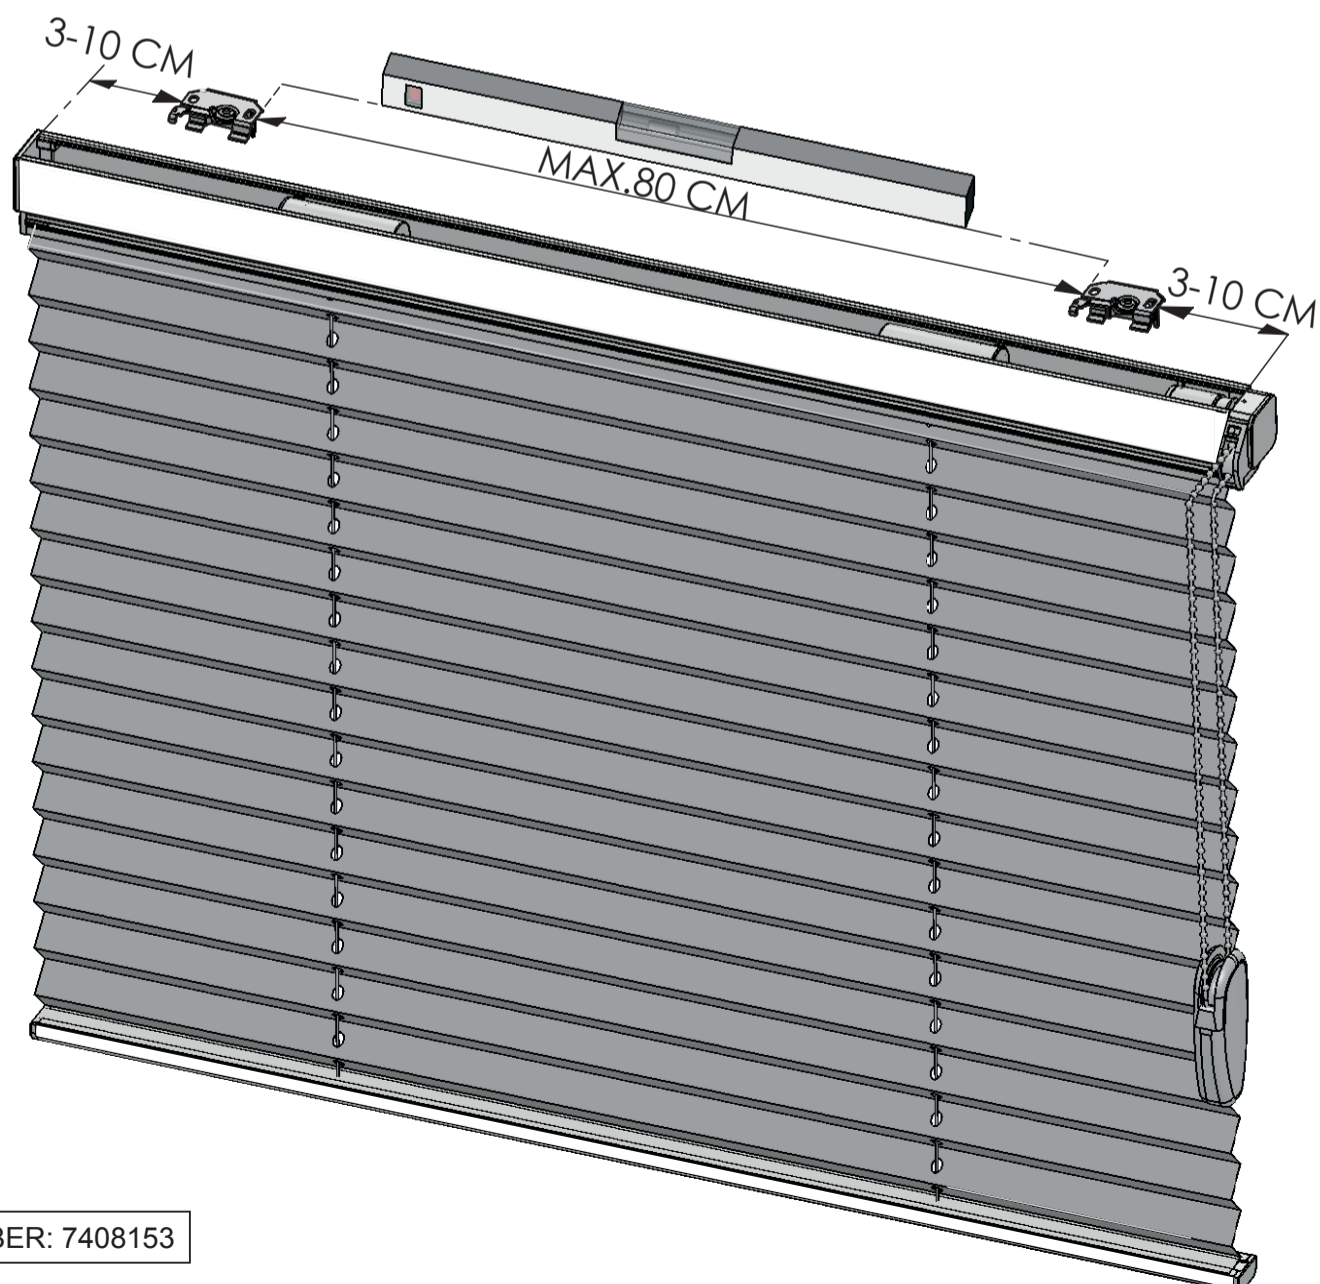

FITTING INSTRUCTION

PLISSE 20MM / DUETTE 25MM

V87

PRODUCT LINE

7280

7282

7283

CEILING

WALL

ASSEMBLY

DISASSEMBLE

VER. 2

CODE NUMBER: 7408153