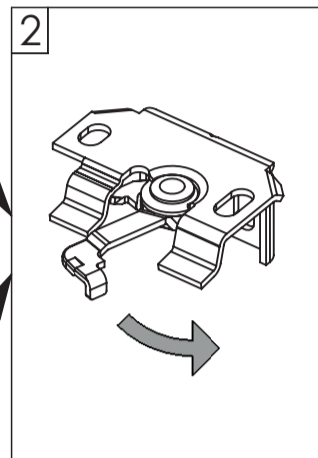

FITTING INSTRUCTION

PLISSE 20MM / DUETTE 25MM

V87

PRODUCT LINE

7280

7282

7283

CEILING

WALL

ASSEMBLY

DISASSEMBLE

VER. 2

CODE NUMBER: 7408153