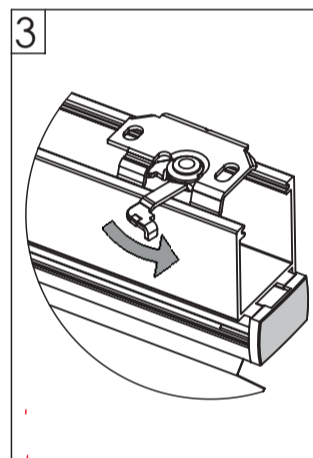

DISASSEMBLE

VER. 2

CODE NUMBER: 7408153