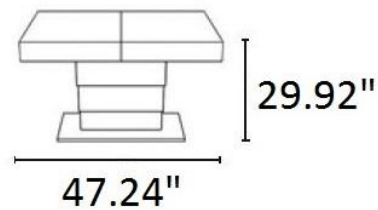

Ares Mega

Coffee table that rises and can expand to 125.96", stores four leaves, available in lacquer, high gloss Lacquer and stained oak.