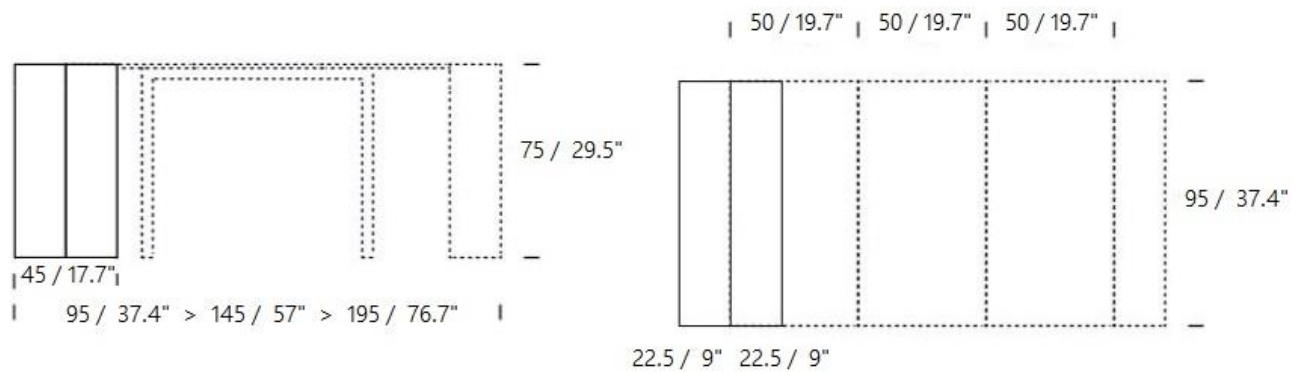

The "AC DAVEY" is a transformable console to dining room table. There are two sizes available, one that expands to 76.7" or 116". This table is great to entertain guests.

Top available in laminates, oak veneers, lacquers, open pore lacquers, mortar-look.

Base available in matte and shiny chrome, matte white, matte black, matte graphite, matte taupe, and gold.