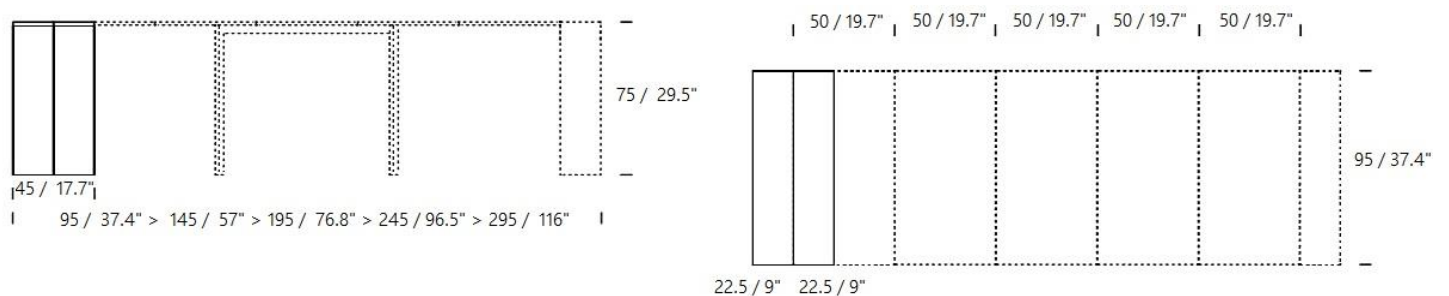

The "AC DAVEY" is a transformable console to dining room table. There are two sizes available, one that expands to 76.7" or 116". This table is great to entertain guests.

Top available in laminates, oak veneers, lacquers, open pore lacquers, mortar-look.

Base available in matte and shiny chrome, matte white, matte black, matte graphite, matte taupe, and gold.