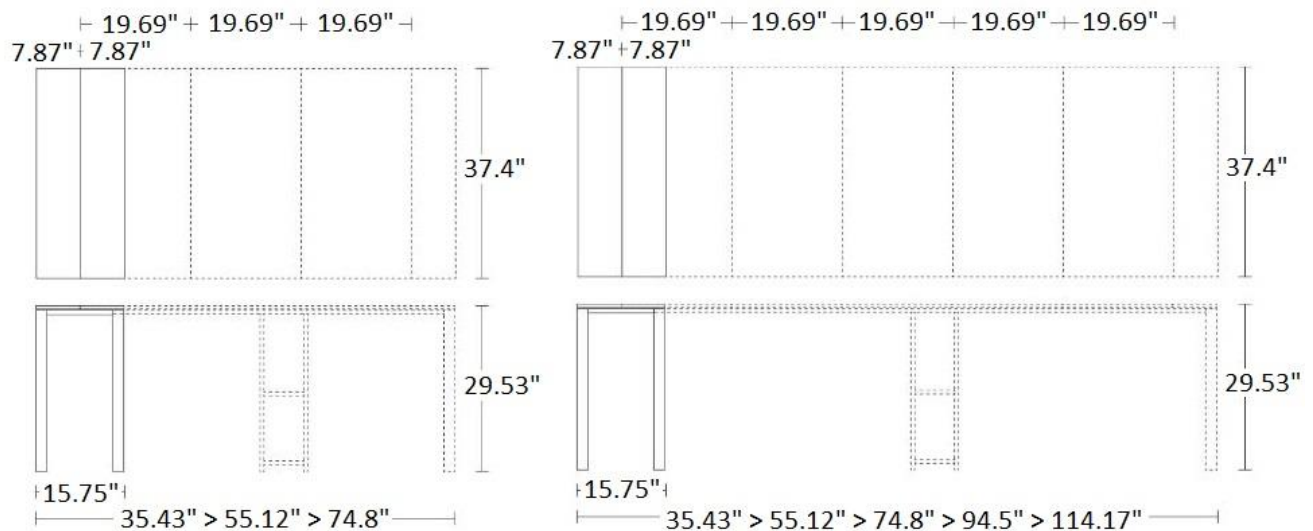

The "AC LOB" is a console with simple and linear lines that can extend to a practical dining table. It has a minimalistic look that provides great functionality. Adjusting from 15.75" deep when closed to either 74.8" or 114.17" deep when open. Each console sits either 10 to 14 people when fully expanded depending on the size chosen.

Top available in laminate, wood, matte lacquer (open pore or high gloss) and mortar look

Base available in inox (stainless), chrome, matte white, black, graphite or taupe