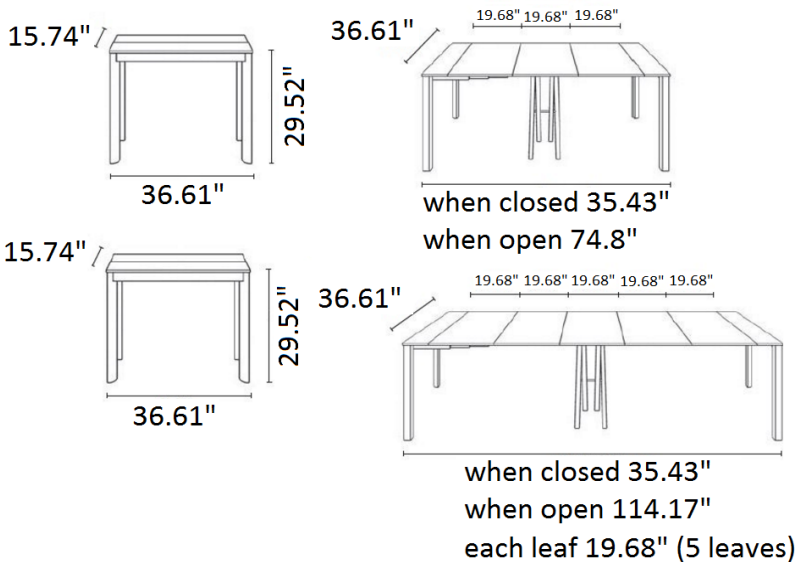

AC Lobby Console

Elegant console that expands to dining table, can expand to 114.17" with 5 leaves, available in lacquer, matte lacquer, high gloss lacquer, stained oak, open pore lacquer or mortar look.