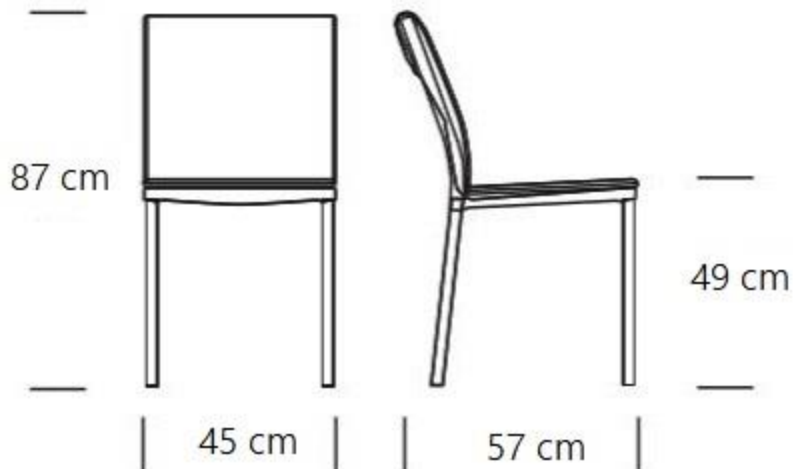

AC MALLY

The "AC MALLY" is a metal frame chair with a soft leather covering with a refined design. Their seats are ergonomic and comfortable. The coverings are made up of a choice of five trendy colors of leather, eco-leather and nabuk eco-leather.

Chair Available in five colors of leather, eco-leather and nabuk eco-leather.