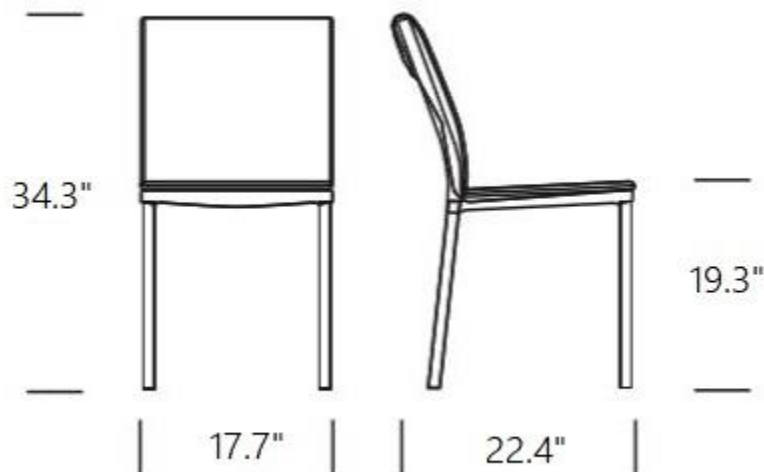

AC MALLY

The "AC MALLY" is a metal frame chair with a soft leather covering with a refined design. Their seats are ergonomic and comfortable. The coverings are made up of a choice of five trendy colors of leather, eco-leather and nabuk eco-leather.

Chair Available in five colors of leather, eco-leather and nabuk eco-leather.