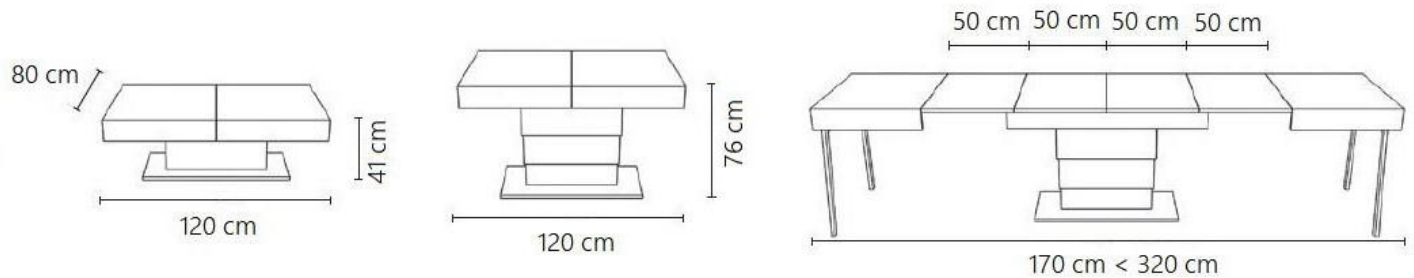

The "AC MEGA" is a transformable coffee to dining room table without losing stability. This is the king of transforming tables and can host up to 14 people. Adjusting from 120 cm wide when closed to 320 cm wide when open, the "AC MEGA" is very versatile. The height can be adjusted anywhere between 41 cm to 76 cm and can be controlled manually or electric by a button or remote.

Top available in laminate, wood, lacquer, high gloss lacquer, matte lacquer, open pore lacquer, mortar look and ceramic
Column base available in inox (stainless), matte white, black, graphite, or taupe