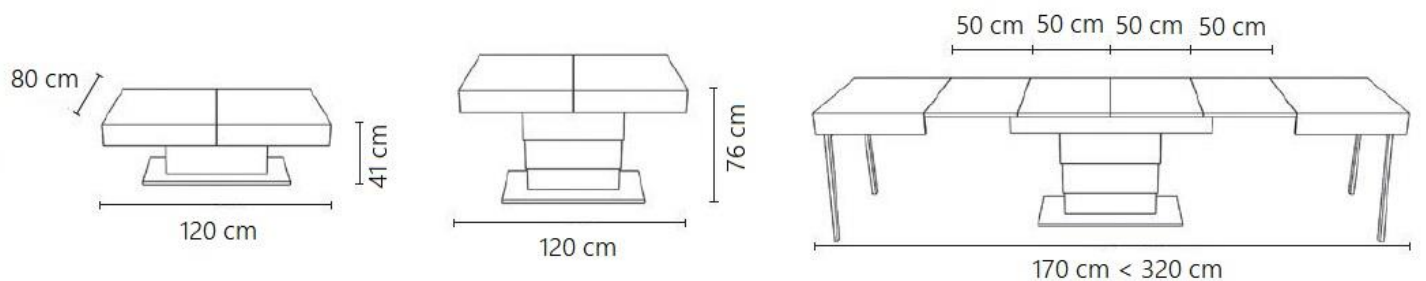

The "AC MEGA" is a transformable coffee to dining room table without losing stability. This is the king of transforming tables and can host up to 14 people. Adjusting from 120 cm wide when closed to 320 cm wide when open, the "AC MEGA" is very versatile. The height can be adjusted anywhere between 41 cm to 76 cm and can be controlled manually or electric by a button or remote.

Top available in laminate, wood, lacquer, high gloss lacquer, matte lacquer, open pore lacquer, mortar look and ceramic
Column base available in inox (stainless), matte white, black, graphite, or taupe