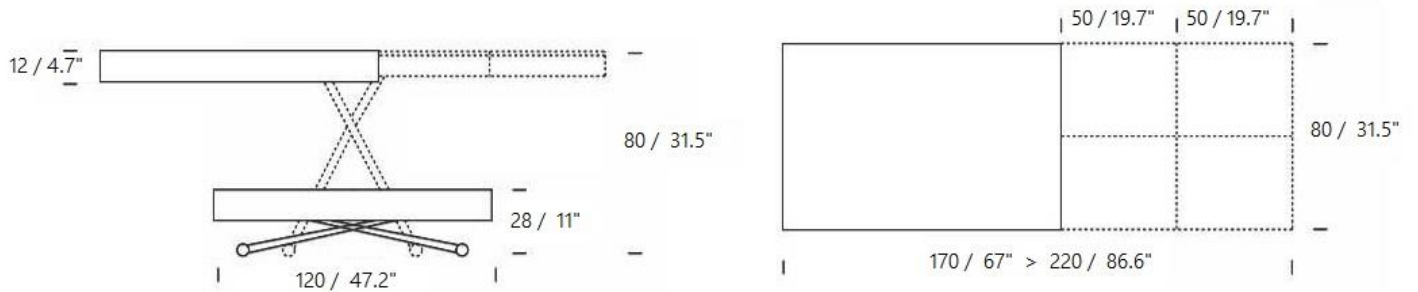

AC OBEF

The "AC OBEF" is a transformable coffee to dining room table. The table is on wheels and expands from 47.2" to 86.6".

Top available in laminates, oak veneers, lacquers, open pore lacquers, solid wood, mortar-look.

Base available in matte and shiny chrome, matte white, matte black, matte graphite, matte taupe, and gold.