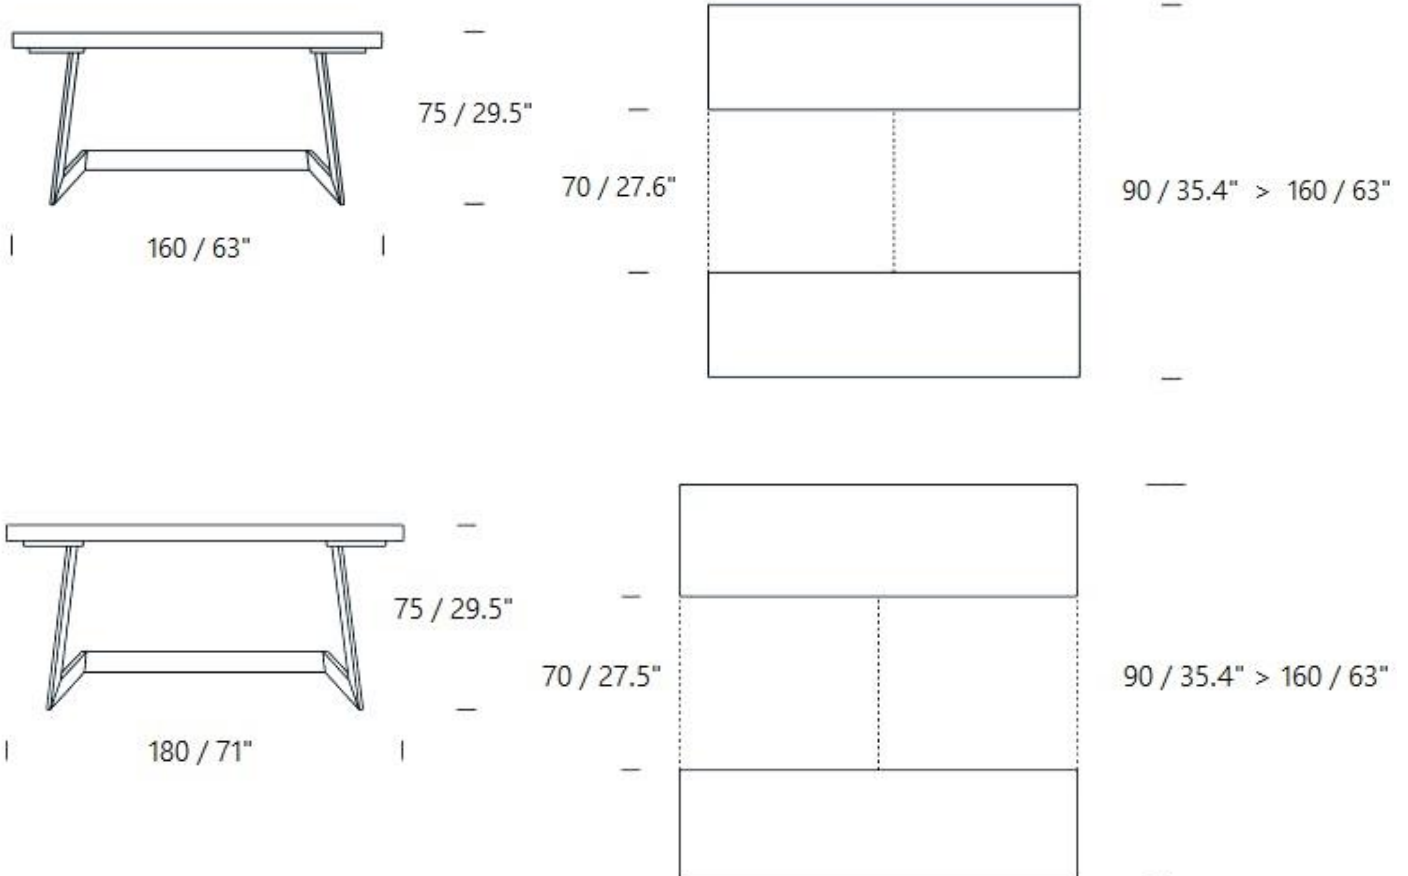

AC SAPIRIO

The "AC SAPIRIO" is an extendable dining table. This table is great to entertain guests.

Top available in laminates, oak veneers, lacquers, open pore lacquers, mortar-look and ceramic.

Base available in matte and shiny chrome, matte white, matte black, matte graphite, matte taupe, and gold.

/ OAK VENEER

W02	Rovere grigio
W03	Rovere tabacco
W04	Rovere nodato
W06	Rovere juta
W07	Rovere fumé
W10	Noce canaletto

Open Pore or Matte

/ LACQUERED

L31	L51	Bianco luce
L32	L52	Bianco panna
L33	L53	Bianco vela
L34	L54	Grigio corda
L35	L55	Grigio canapa
L39	L59	Rosso aragosta
L40	L60	Tortora