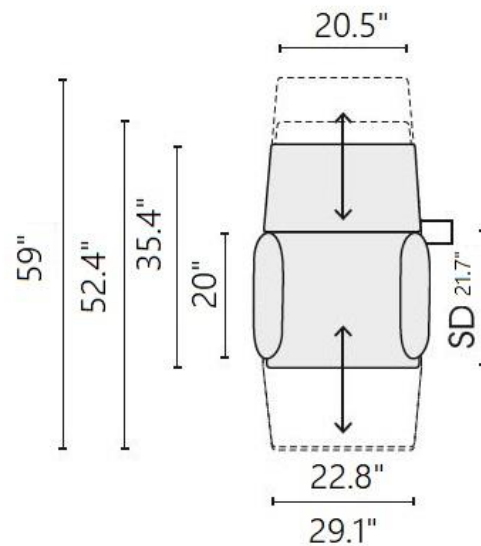

The "BF BAMBOO" is modern functional recliner with a casual look. It has individual adjustable relax positions with a 360-degree rotary function. The individual sitting and lying functions are controlled via the side sensor buttons. It is available in different widths and with or without armrests.

Available in different leathers & fabrics.

Functional chair
narrow
rotatable with 2 armrests