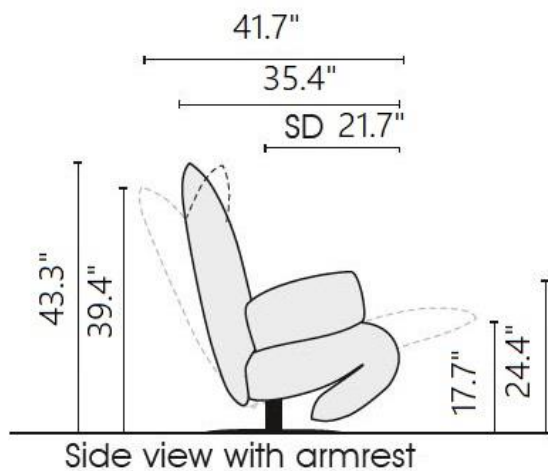

The "BF BAMBOO" is modern functional recliner with a casual look. It has individual adjustable relax positions with a 360-degree rotary function. The individual sitting and lying functions are controlled via the side sensor buttons. It is available in different widths and with or without armrests.

Available in different leathers & fabrics.

Functional chair
narrow
rotatable with 2 armrests