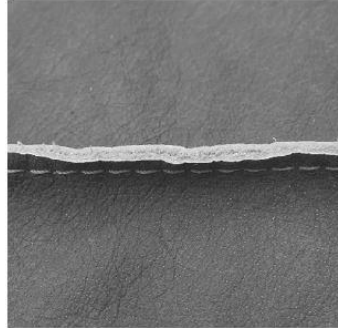

"BF BAMBOO"

The "BF BAMBOO" is modern functional recliner with a casual look. It has individual adjustable relax positions with a 360-degree rotary function. The individual sitting and lying functions are controlled via the side sensor buttons. It is available in different widths and with or without armrests.

Available in different leathers & fabrics.

Functional chair
narrow
rotatable with 2 armrests

"B F BAMBOO"

PROCESSING OPTIONS OF SEAMS:

FABRIC, LEATHER AND FUR:
PLAIN SEAM

LEATHER:
RAW EDGED WORKMANSHIP

FABRIC:
OVERCAST SEAM

FABRIC AND LEATHER:
PIPING

ROTARY SYSTEM WITH BASE PLATE, OPTIONALLY METAL,
MATT BLACK FINE STRUCTURE POWDER-COATED OR
STAINLESS STEEL (EXTRA CHARGE)