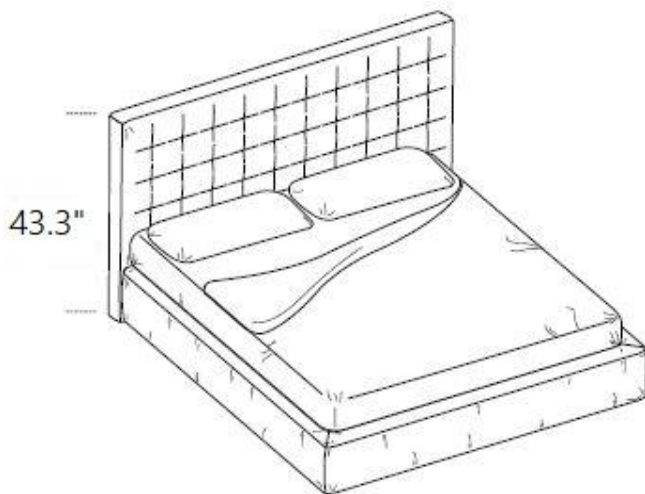

LINEAR

"LINEAR" is a frame bed with padded fir slats covered with fabric or synthetic leather. All the fabric is removable and washable. It is available in versions with or without storage base.

Internal dimensions | External dimensions

	W.	D.	H.
QS	68.1"	87.8"	43.3"
KS	83.9"	87.8"	43.3"

LINEAR

FABRIC AND LEATHER