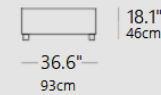

MB ANDERSON

MB ANDERSON

A
 Front View

B
 Front View

Side View

STANDARD ARM

THIN ARM

ARMLESS

BENCH

Mattress Size

Mattress Size