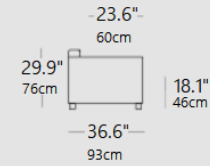

MB ANDERSON

MB ANDERSON

A
 Front View

B
 Front View

Side View

STANDARD ARM

THIN ARM

ARMLESS

BENCH

Mattress Size

Mattress Size