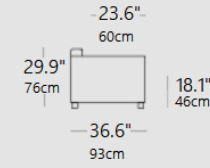

MB ANDERSON

MB ANDERSON

A
 Front View

B
 Front View

Side View

STANDARD ARM

THIN ARM

ARMLESS

BENCH

Mattress Size

Mattress Size