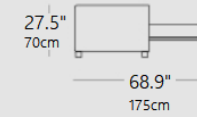

MB ANDERSON

MB ANDERSON

A
 Front View

B
 Front View

Side View

STANDARD ARM

THIN ARM

ARMLESS

BENCH

Mattress Size

Mattress Size