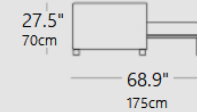

MB ANDERSON

MB ANDERSON

A
 Front View

B
 Front View

Side View

STANDARD ARM

THIN ARM

ARMLESS

BENCH

Mattress Size

Mattress Size