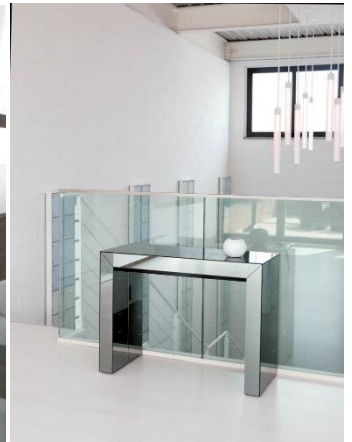

OZ GLASS

The "OZ GLASS" is a wooden frame extendable console - table. It has 5 external extension leaves, they are 50 cm each. Once expanded, this table can fit up to 10 people.

Top available in glossy and matte lacquer, various cement finishes, ceramic, various oak / wood veneers.

43 X 100 H.75

93/143/193/243/293 X 100 H.75

"OZ GLASS"