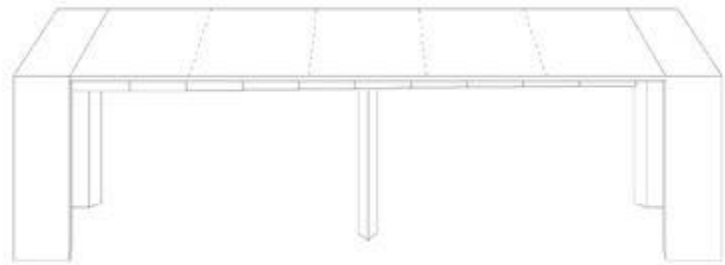

OZ GLASS

The "OZ GLASS" is a wooden frame extendable console - table. It has 5 external extension leaves, they are 50 cm each. Once expanded, this table can fit up to 10 people.

Top available in glossy and matte lacquer, various cement finishes, ceramic, various oak / wood veneers.

43 X 100 H.75

93/143/193/243/293 X 100 H.75

"OZ GLASS"