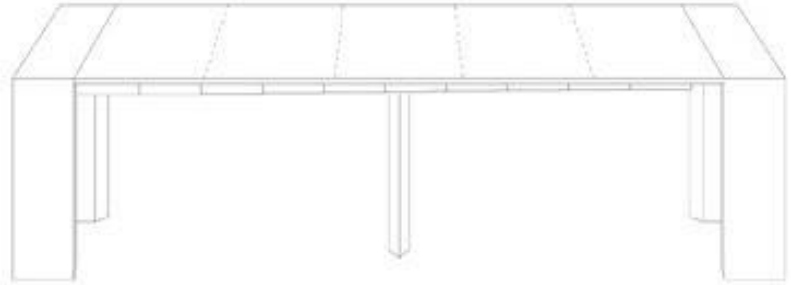

OZ GLASS

The "OZ GLASS" is a wooden frame extendable console - table. It has 5 external extension leaves, they are 19.7" each. Once expanded, this table can fit up to 10 people.

Top available in glossy and matte lacquer, various cement finishes, ceramic, various oak / wood veneers.

16.9" x 39.4" H 29.5"

36.6"/56.3"/76"/95.7"/115.4" x 39.4" H 29.5"

"OZ GLASS"