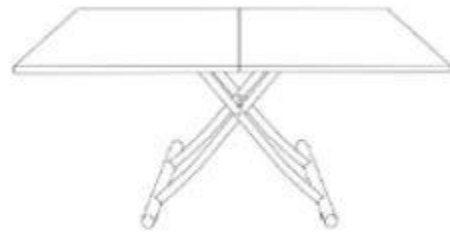

OZ MONDI

The "OZ MONDI" is a transformable coffee to dining room table.
The height can be adjusted anywhere between 9" to 31.5". The table has hidden wheels.

Top available in various woods, ceramic, custom finish.
Base available in high gloss white, matte tortora, chrome, matte graphite

25.6" x 45.3" H. 9"

51.2" x 45.3" H. 31.5"

"OZ MONDI"

TOP FINISHES

STRUCTURE FINISHES