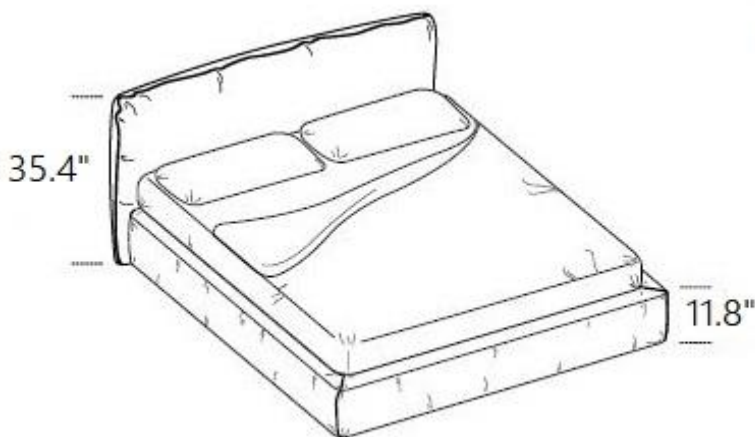

## PEARLA

"PEARLA" is a frame bed with padded fir slats covered with fabric or synthetic leather. All the fabric is removable and washable. The headboard is wood panels covered in fabric, leather or synthetic leather.

Internal dimensions	External dimensions		
	W.	D.	H.
QS	68.1"	87.8"	35.4"
KS	83.9"	87.8"	35.4"