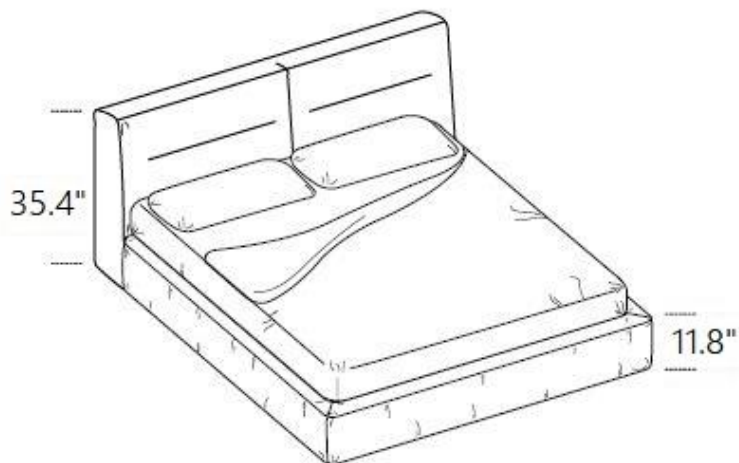

## SKIRT

"SKIRT" is a frame bed covered with fabric, leather and synthetic leather. The headboard can also be covered in the same materials. The material can be removed from both the frame and headboard.

Internal dimensions	External dimensions		
	W.	D.	H.
QS	66.1"	91.7"	35.4"
KS	81.9"	91.7"	35.4"