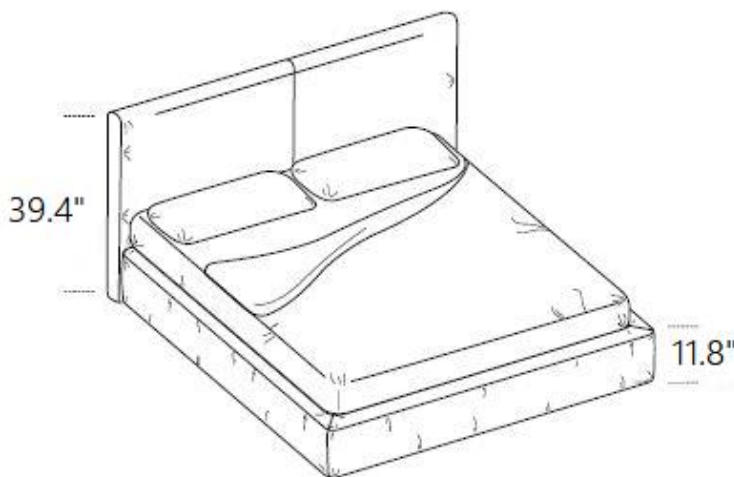

## SPACEY

"SPACEY" is a frame bed covered with fabric, leather and synthetic leather. The headboard can also be covered in the same materials and can have matching or contrasting borders. The material can be removed from both the frame and headboard.

Internal dimensions	External dimensions		
	W.	D.	H.
QS	68.1"	83"	39.4"
KS	83.9"	83"	39.4"