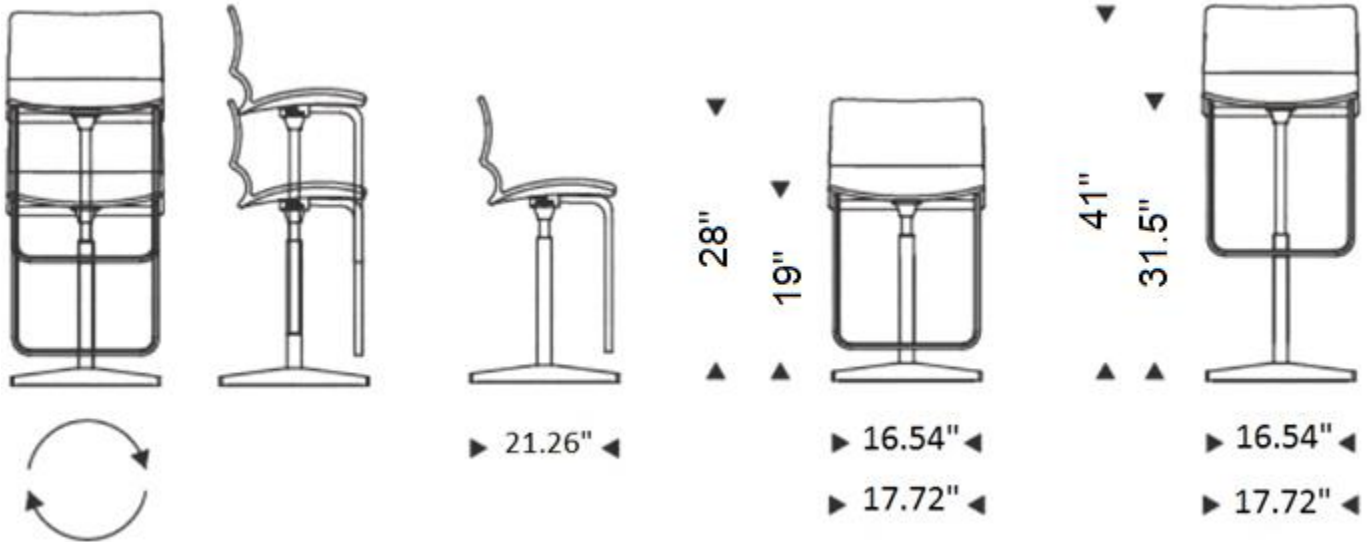

"VIETO X" is a cross base stool that swivels and adjustable in height. The column footrest makes it comfortable as a stool or chair. When the piston is lowered, it allows the use of the stool as a chair.

Seat cover in fabric, synthetic leather, or soft leather.

Base available in polished aluminum or black (GFM73) embossed lacquered steel