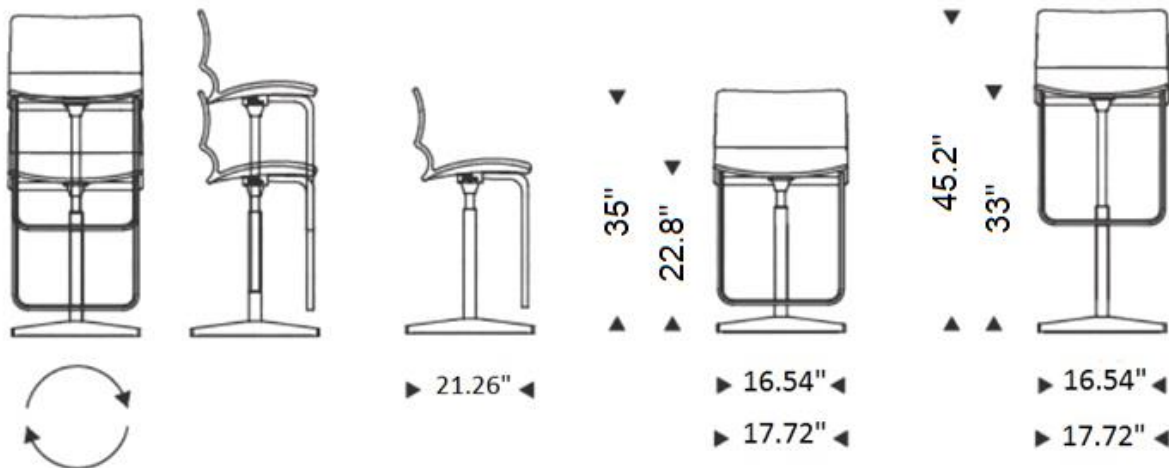

“VIETO” is a practical stool that swivels and adjustable in height. The satin stainless steel base plate is available as round or square. The column footrest makes it comfortable as a stool or chair. When the piston is lowered, it allows the use of the stool as a chair.

Seat cover in fabric, synthetic leather, or soft leather.

Base available in polished aluminum or black (GFM73) embossed lacquered steel