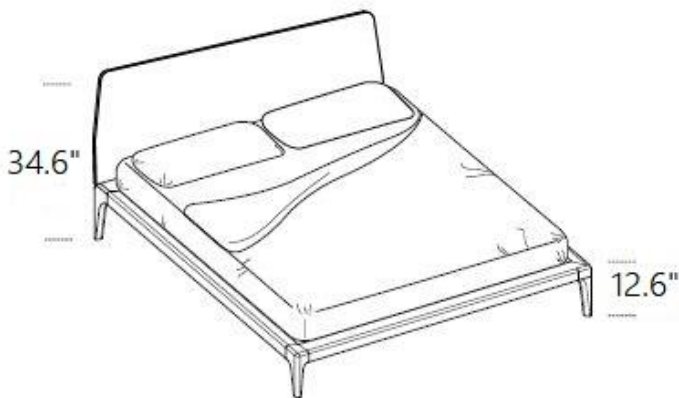

## VIVI

"VIVI" is a beautiful wooden frame bed. Finishes come in lacquered ash or stained ash.

Internal dimensions	External dimensions		
	W.	D.	H.
QS	66.1"	87"	34.6"
KS	81.9"	87"	34.6"