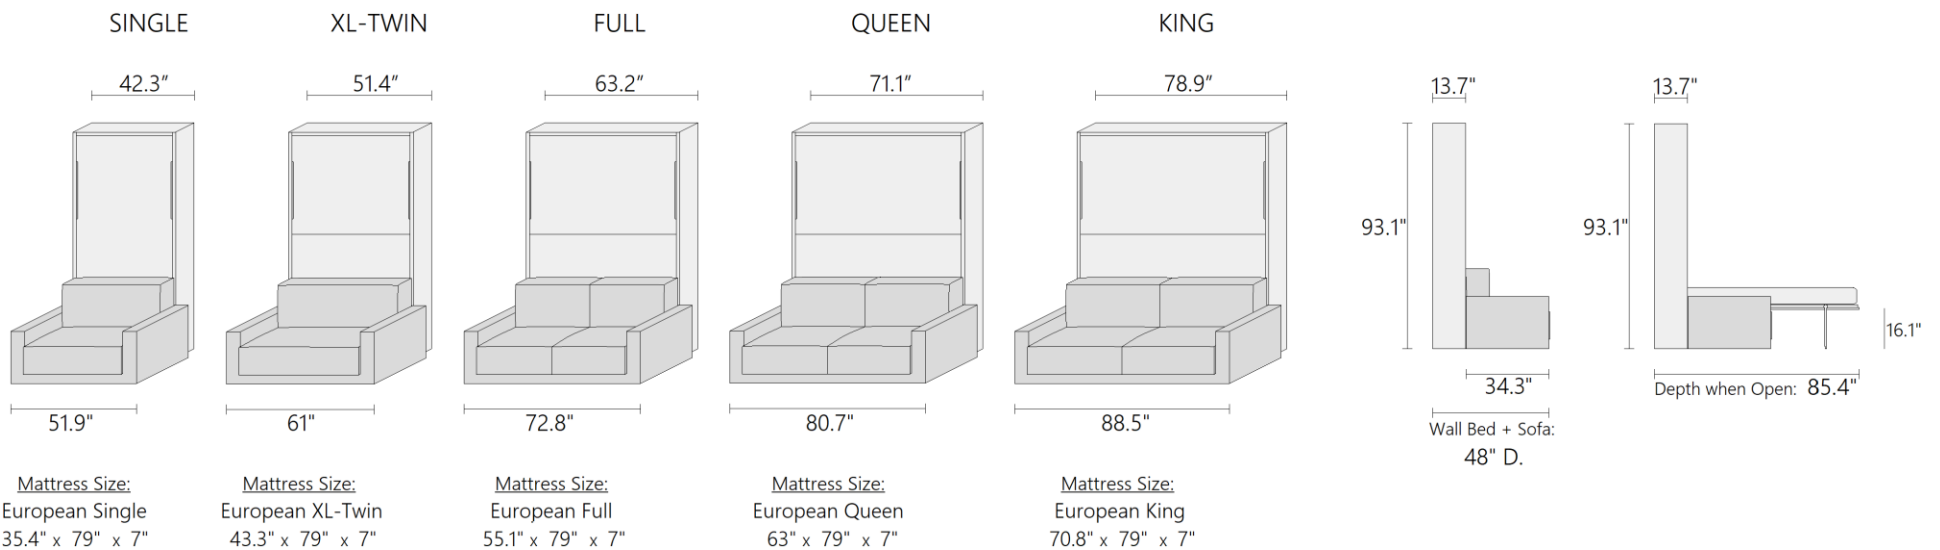

"WB CITY SOFA" VERTICAL WALL BED WITH "JAZZ" SOFA

STANDARD DEPTH: 13.7" D. - HIGHER VERSION: 93.1" H.

"WB CITY SOFA" VERTICAL WALL BED WITH "JAZZ" SOFA

DEEPER VERSION: 17.9" D. - HIGHER VERSION: 93.1" H.