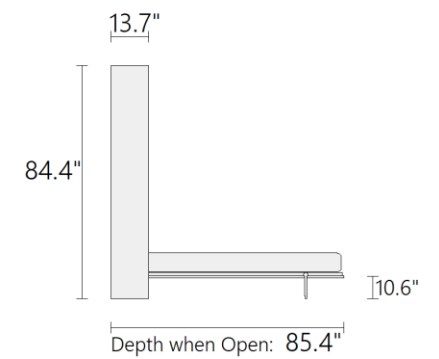

"WB CITY" VERTICAL WALL BED

STANDARD DEPTH: 13.7" D. - STANDARD HEIGHT: 84.4" H.

SINGLE

XL-TWIN

FULL

QUEEN

KING

42.3"

51.4"

63.2"

71.1"

78.9"

Mattress Size:
 European Single
 35.4" x 79" x 7"

Mattress Size:
 European XL-Twin
 43.3" x 79" x 7"

Mattress Size:
 European Full
 55.1" x 79" x 7"

Mattress Size:
 European Queen
 63" x 79" x 7"

Mattress Size:
 European King
 70.8" x 79" x 7"

"WB CITY" VERTICAL WALL BED WITH INTERIOR SHELVING

DEEPER VERSION: 17.9" D. - STANDARD HEIGHT: 84.4" H.

SINGLE

XL-TWIN

FULL

QUEEN

KING

42.3"

51.4"

63.2"

71.1"

78.9"

Mattress Size:
 European Single
 35.4" x 79" x 7"

Mattress Size:
 European XL-Twin
 43.3" x 79" x 7"

Mattress Size:
 European Full
 55.1" x 79" x 7"