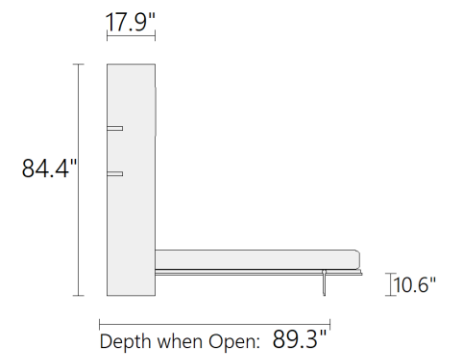

51.4"

63.2"

71.1"

78.9"

Mattress Size:
 European Single
 35.4" x 79" x 7"

Mattress Size:
 European XL-Twin
 43.3" x 79" x 7"

Mattress Size:
 European Full
 55.1" x 79" x 7"

Mattress Size:
 European Queen
 63" x 79" x 7"

Mattress Size:
 European King
 70.8" x 79" x 7"

"WB CITY" VERTICAL WALL BED WITH INTERIOR SHELVING

DEEPER VERSION: 17.9" D. - STANDARD HEIGHT: 84.4" H.

SINGLE

XL-TWIN

FULL

QUEEN

KING

42.3"

51.4"

63.2"

71.1"

78.9"

Mattress Size:
 European Single
 35.4" x 79" x 7"

Mattress Size:
 European XL-Twin
 43.3" x 79" x 7"

Mattress Size:
 European Full
 55.1" x 79" x 7"

Mattress Size:
 European Queen
 63" x 79" x 7"

Mattress Size:
 European King
 70.8" x 79" x 7"