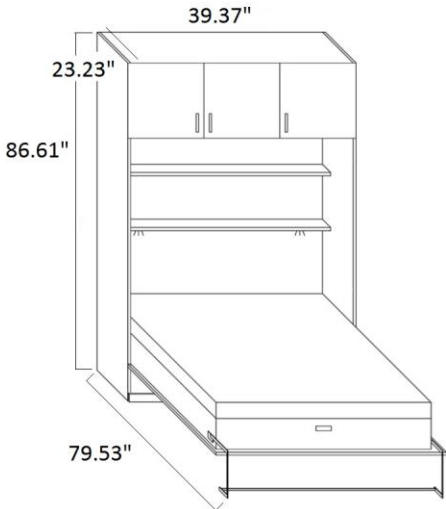

WBN Linea

Single  
Mattress size: 35.43" X 77.95"  
Maximum thickness: 5.51"

Full  
Mattress size: 55.12" X 77.95"  
Maximum thickness: 5.51"

Queen  
Mattress size: 63" X 77.95"  
Maximum thickness: 5.51"

Single  
Mattress size: 33.46" X 72.83"

Full  
Mattress size: 53.15" X 72.83"

Queen  
Mattress size: 61.02" X 72.83"

NEW YORK DESIGN CENTRE  
200 LEXINGTON AVE, SUITE 711  
NEW YORK, NY 10016

### horizontal wall bed (single)

Mattress size: 35.04" X 75.2"

### horizontal bunk bed

mattress size: 35.04" X 75.2"