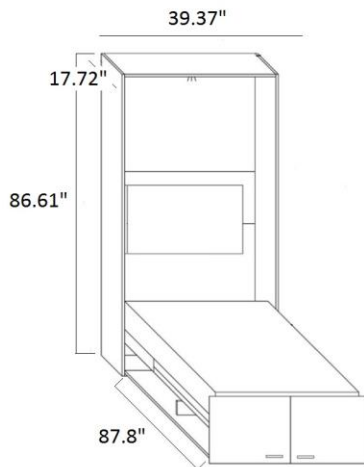

WBN Linea

Single  
Mattress size: 35.43" X 77.95"  
Maximum thickness: 5.51"

Full  
Mattress size: 55.12" X 77.95"  
Maximum thickness: 5.51"

Queen  
Mattress size: 63" X 77.95"  
Maximum thickness: 5.51"

Single  
Mattress size: 33.46" X 72.83"

Full  
Mattress size: 53.15" X 72.83"

Queen  
Mattress size: 61.02" X 72.83"

NEW YORK DESIGN CENTRE  
200 LEXINGTON AVE, SUITE 711  
NEW YORK, NY 10016

### horizontal wall bed (single)

Mattress size: 35.04" X 75.2"

### horizontal bunk bed

mattress size: 35.04" X 75.2"