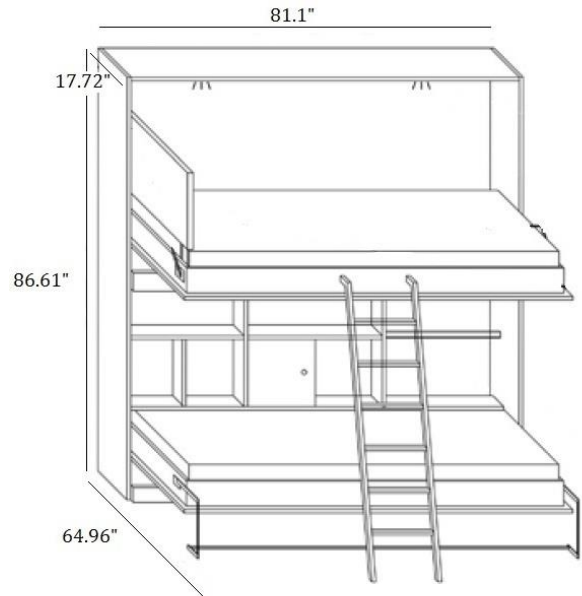

WBN Linea

Single  
Mattress size: 35.43" X 77.95"  
Maximum thickness: 5.51"

Full  
Mattress size: 55.12" X 77.95"  
Maximum thickness: 5.51"

Queen  
Mattress size: 63" X 77.95"  
Maximum thickness: 5.51"

Single  
Mattress size: 33.46" X 72.83"

Full  
Mattress size: 53.15" X 72.83"

Queen  
Mattress size: 61.02" X 72.83"

NEW YORK DESIGN CENTRE  
200 LEXINGTON AVE, SUITE 711  
NEW YORK, NY 10016

### horizontal wall bed (single)

Mattress size: 35.04" X 75.2"

### horizontal bunk bed

mattress size: 35.04" X 75.2"