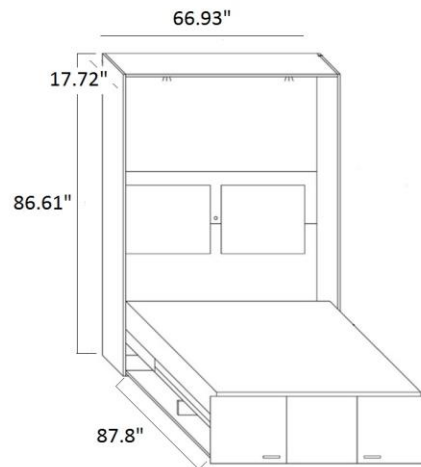

WBN Linea

Single  
Mattress size: 35.43" X 77.95"  
Maximum thickness: 5.51"

Full  
Mattress size: 55.12" X 77.95"  
Maximum thickness: 5.51"

Queen  
Mattress size: 63" X 77.95"  
Maximum thickness: 5.51"

Single  
Mattress size: 33.46" X 72.83"

Full  
Mattress size: 53.15" X 72.83"

Queen  
Mattress size: 61.02" X 72.83"

NEW YORK DESIGN CENTRE  
200 LEXINGTON AVE, SUITE 711  
NEW YORK, NY 10016

### horizontal wall bed (single)

Mattress size: 35.04" X 75.2"

### horizontal bunk bed

mattress size: 35.04" X 75.2"