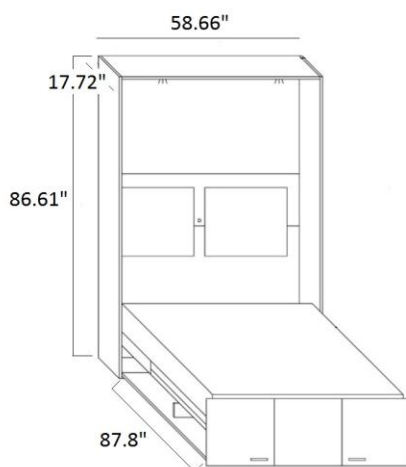

WBN Linea

Single  
Mattress size: 35.43" X 77.95"  
Maximum thickness: 5.51"

Full  
Mattress size: 55.12" X 77.95"  
Maximum thickness: 5.51"

Queen  
Mattress size: 63" X 77.95"  
Maximum thickness: 5.51"

Single  
Mattress size: 33.46" X 72.83"

Full  
Mattress size: 53.15" X 72.83"

Queen  
Mattress size: 61.02" X 72.83"

NEW YORK DESIGN CENTRE  
200 LEXINGTON AVE, SUITE 711  
NEW YORK, NY 10016

### horizontal wall bed (single)

Mattress size: 35.04" X 75.2"

### horizontal bunk bed

mattress size: 35.04" X 75.2"