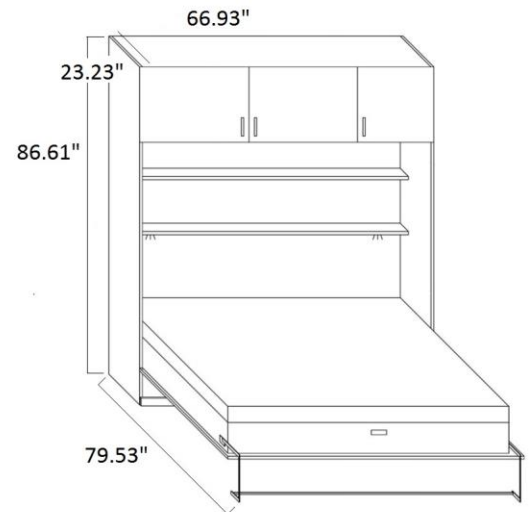

WBN Linea

Single  
Mattress size: 35.43" X 77.95"  
Maximum thickness: 5.51"

Full  
Mattress size: 55.12" X 77.95"  
Maximum thickness: 5.51"

Queen  
Mattress size: 63" X 77.95"  
Maximum thickness: 5.51"

Single  
Mattress size: 33.46" X 72.83"

Full  
Mattress size: 53.15" X 72.83"

Queen  
Mattress size: 61.02" X 72.83"

NEW YORK DESIGN CENTRE  
200 LEXINGTON AVE, SUITE 711  
NEW YORK, NY 10016

### horizontal wall bed (single)

Mattress size: 35.04" X 75.2"

### horizontal bunk bed

mattress size: 35.04" X 75.2"