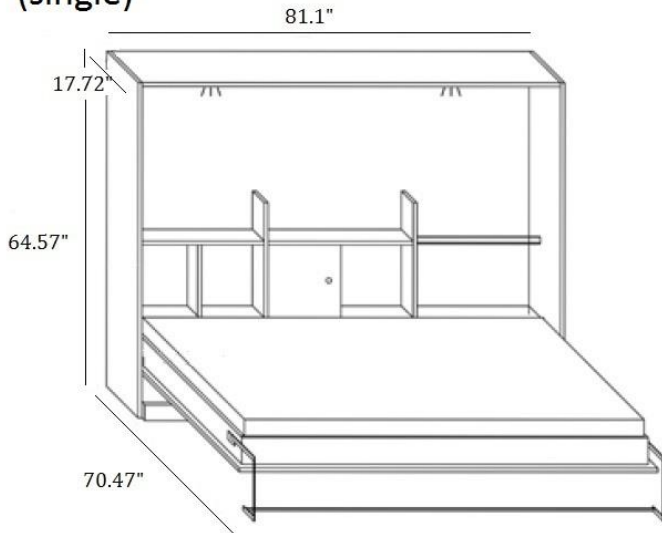

WBN Linea

Single  
Mattress size: 35.43" X 77.95"  
Maximum thickness: 5.51"

Full  
Mattress size: 55.12" X 77.95"  
Maximum thickness: 5.51"

Queen  
Mattress size: 63" X 77.95"  
Maximum thickness: 5.51"

Single  
Mattress size: 33.46" X 72.83"

Full  
Mattress size: 53.15" X 72.83"

Queen  
Mattress size: 61.02" X 72.83"

NEW YORK DESIGN CENTRE  
200 LEXINGTON AVE, SUITE 711  
NEW YORK, NY 10016

### horizontal wall bed (single)

Mattress size: 35.04" X 75.2"

### horizontal bunk bed

mattress size: 35.04" X 75.2"