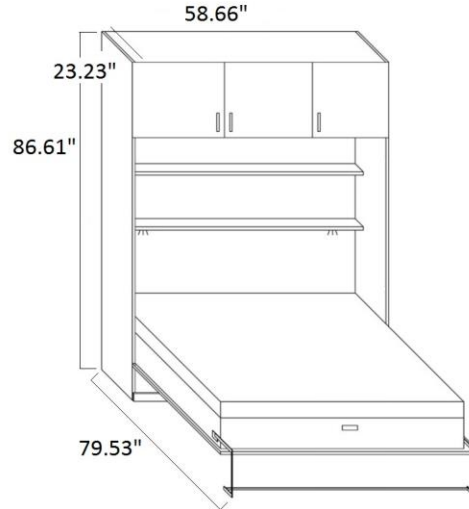

WBN Linea

Single  
Mattress size: 35.43" X 77.95"  
Maximum thickness: 5.51"

Full  
Mattress size: 55.12" X 77.95"  
Maximum thickness: 5.51"

Queen  
Mattress size: 63" X 77.95"  
Maximum thickness: 5.51"

Single  
Mattress size: 33.46" X 72.83"

Full  
Mattress size: 53.15" X 72.83"

Queen  
Mattress size: 61.02" X 72.83"

NEW YORK DESIGN CENTRE  
200 LEXINGTON AVE, SUITE 711  
NEW YORK, NY 10016

### horizontal wall bed (single)

Mattress size: 35.04" X 75.2"

### horizontal bunk bed

mattress size: 35.04" X 75.2"