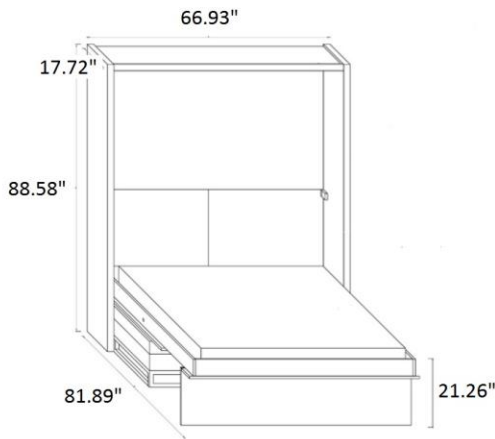

NEW YORK DESIGN CENTRE
 200 LEXINGTON AVE, SUITE 711
 NEW YORK, NY 10016

WBN Loft

Single
 Mattress size: 55.12" X 78.74"

Full
 Mattress size: 63" X 78.74"

Queen
 Mattress size: 70.87" X 78.74"

www.milanosmartliving.com
 [+1] 212.729.1938
 info@milanosmartliving.com

NEW YORK DESIGN CENTRE
200 LEXINGTON AVE, SUITE 711
NEW YORK, NY 10016

WBN Loft (Vertical)

Single
Mattress size: 55.12" X 78.74"

Full
Mattress size: 63" X 78.74"

Queen
Mattress size: 70.87" X 78.74"

www.milanosmartliving.com
[+1] 212.729.1938
info@milanosmartliving.com