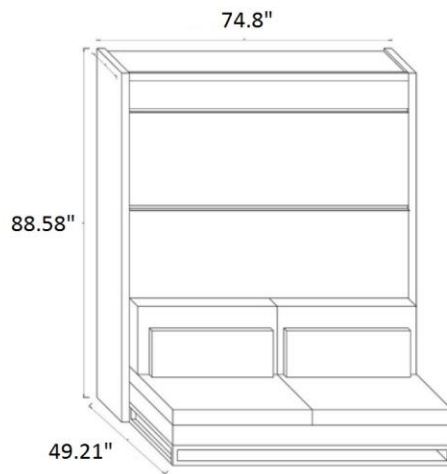

NEW YORK DESIGN CENTRE
 200 LEXINGTON AVE, SUITE 711
 NEW YORK, NY 10016

WBN Loft

Single
 Mattress size: 55.12" X 78.74"

Full
 Mattress size: 63" X 78.74"

Queen
 Mattress size: 70.87" X 78.74"

www.milanosmartliving.com
 [+1] 212.729.1938
 info@milanosmartliving.com

NEW YORK DESIGN CENTRE
200 LEXINGTON AVE, SUITE 711
NEW YORK, NY 10016

WBN Loft (Vertical)

Single
Mattress size: 55.12" X 78.74"

Full
Mattress size: 63" X 78.74"

Queen
Mattress size: 70.87" X 78.74"

www.milanosmartliving.com
[+1] 212.729.1938
info@milanosmartliving.com