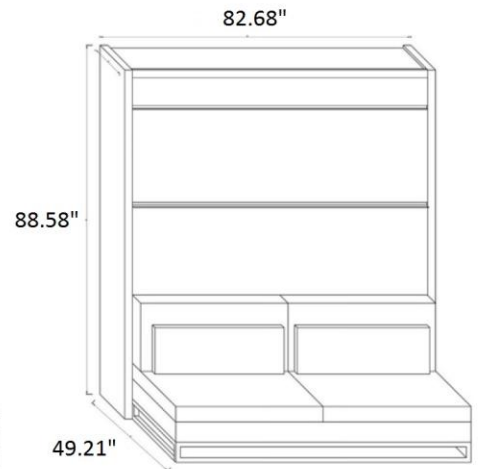

NEW YORK DESIGN CENTRE
 200 LEXINGTON AVE, SUITE 711
 NEW YORK, NY 10016

WBN Loft

Single
 Mattress size: 55.12" X 78.74"

Full
 Mattress size: 63" X 78.74"

Queen
 Mattress size: 70.87" X 78.74"

www.milanosmartliving.com
 [+1] 212.729.1938
 info@milanosmartliving.com

NEW YORK DESIGN CENTRE
200 LEXINGTON AVE, SUITE 711
NEW YORK, NY 10016

WBN Loft (Vertical)

Single
Mattress size: 55.12" X 78.74"

Full
Mattress size: 63" X 78.74"

Queen
Mattress size: 70.87" X 78.74"

www.milanosmartliving.com
[+1] 212.729.1938
info@milanosmartliving.com