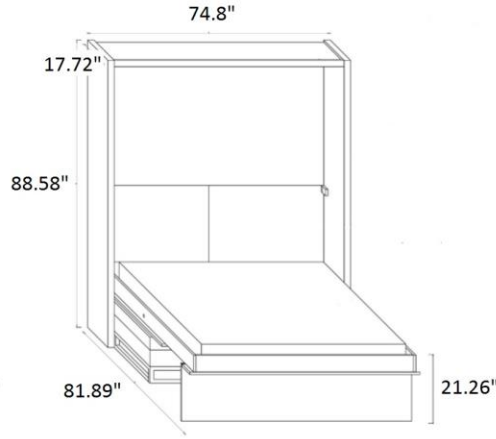

NEW YORK DESIGN CENTRE
 200 LEXINGTON AVE, SUITE 711
 NEW YORK, NY 10016

WBN Loft

Single
 Mattress size: 55.12" X 78.74"

Full
 Mattress size: 63" X 78.74"

Queen
 Mattress size: 70.87" X 78.74"

www.milanosmartliving.com
 [+1] 212.729.1938
 info@milanosmartliving.com

NEW YORK DESIGN CENTRE
200 LEXINGTON AVE, SUITE 711
NEW YORK, NY 10016

WBN Loft (Vertical)

Single
Mattress size: 55.12" X 78.74"

Full
Mattress size: 63" X 78.74"

Queen
Mattress size: 70.87" X 78.74"

www.milanosmartliving.com
[+1] 212.729.1938
info@milanosmartliving.com