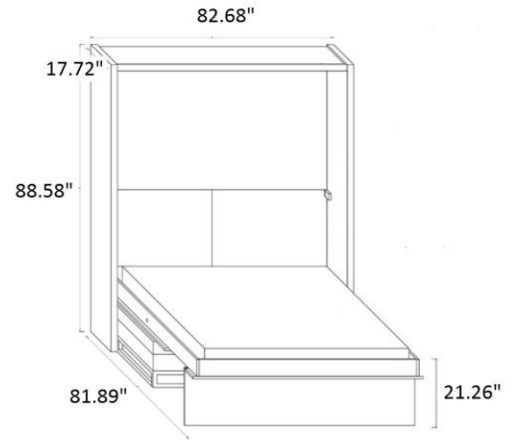

NEW YORK DESIGN CENTRE
 200 LEXINGTON AVE, SUITE 711
 NEW YORK, NY 10016

WBN Loft

Single
 Mattress size: 55.12" X 78.74"

Full
 Mattress size: 63" X 78.74"

Queen
 Mattress size: 70.87" X 78.74"

www.milanosmartliving.com
 [+1] 212.729.1938
 info@milanosmartliving.com

NEW YORK DESIGN CENTRE
200 LEXINGTON AVE, SUITE 711
NEW YORK, NY 10016

WBN Loft (Vertical)

Single
Mattress size: 55.12" X 78.74"

Full
Mattress size: 63" X 78.74"

Queen
Mattress size: 70.87" X 78.74"

www.milanosmartliving.com
[+1] 212.729.1938
info@milanosmartliving.com