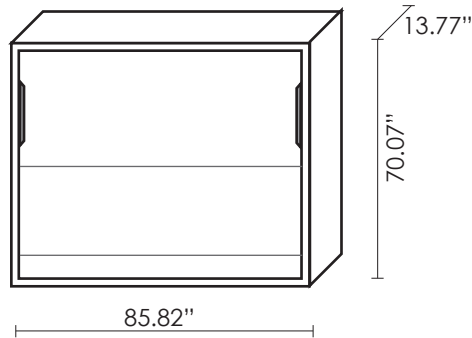

“SPACE” Horizontal wall bed / Higher version

Available in all custom sizes

“SPACE” Horizontal Bed / Higher version

Full

13.77" Depth

17.71" Depth

Queen

13.77"

17.71"

Available in all custom sizes

Option for higher version : Sofa

- sofa is only available for higher version . They are all customisable.

Arm option : No arm, 1.37" slim arm, 7.08" wide arm, or custom size