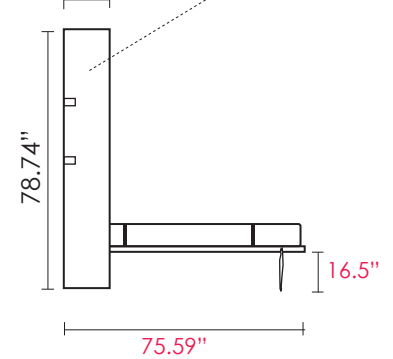

“SPACE” Horizontal wall bed / Higher version

Available in all custom sizes

“SPACE” Horizontal Bed / Higher version

Full

13.77" Depth

17.71" Depth

Queen

13.77"

17.71"

Available in all custom sizes

Option for higher version : Sofa

- sofa is only available for higher version . They are all customisable.

Arm option : No arm, 1.37" slim arm, 7.08" wide arm, or custom size