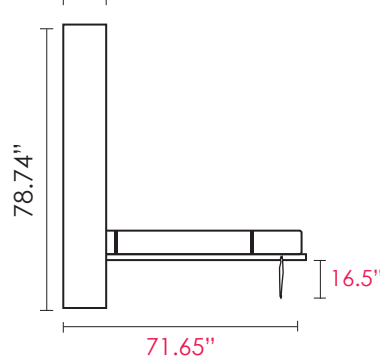

“SPACE” Horizontal wall bed / Higher version

Available in all custom sizes

“SPACE” Horizontal Bed / Higher version

Full

13.77" Depth

17.71" Depth

Queen

13.77"

17.71"

Available in all custom sizes

Option for higher version : Sofa

- sofa is only available for higher version . They are all customisable.

Arm option : No arm, 1.37" slim arm, 7.08" wide arm, or custom size