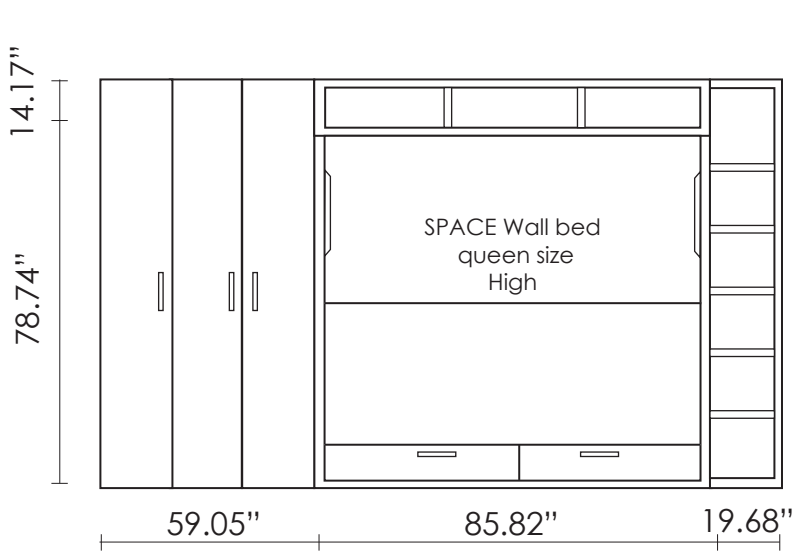

“SPACE” Horizontal wall bed / Higher version

Available in all custom sizes

“SPACE” Horizontal Bed / Higher version

Full

13.77" Depth

17.71" Depth

Queen

13.77"

17.71"

Available in all custom sizes

Option for higher version : Sofa

- sofa is only available for higher version . They are all customisable.

Arm option : No arm, 1.37" slim arm, 7.08" wide arm, or custom size