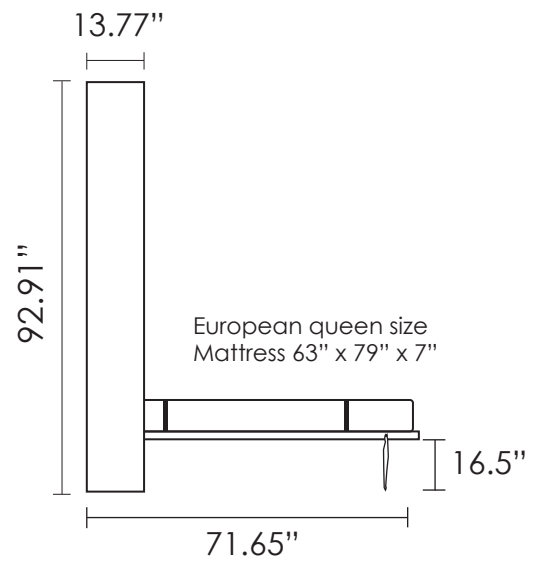

“SPACE” Horizontal wall bed / Higher version

Available in all custom sizes

“SPACE” Horizontal Bed / Higher version

Full

13.77" Depth

17.71" Depth

Queen

13.77"

17.71"

Available in all custom sizes

Option for higher version : Sofa

- sofa is only available for higher version . They are all customisable.

Arm option : No arm, 1.37" slim arm, 7.08" wide arm, or custom size