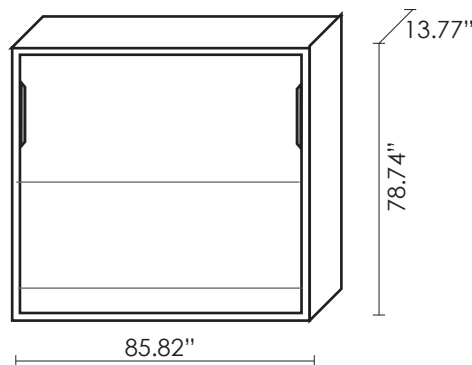

“SPACE” Horizontal wall bed / Higher version

Available in all custom sizes

“SPACE” Horizontal Bed / Higher version

Full

13.77" Depth

17.71" Depth

Queen

13.77"

17.71"

Available in all custom sizes

Option for higher version : Sofa

- sofa is only available for higher version . They are all customisable.

Arm option : No arm, 1.37" slim arm, 7.08" wide arm, or custom size