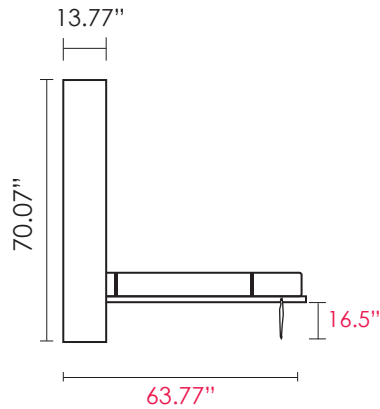

“SPACE” Horizontal wall bed / Higher version

Available in all custom sizes

“SPACE” Horizontal Bed / Higher version

Full

13.77" Depth

17.71" Depth

Queen

13.77"

17.71"

Available in all custom sizes

Option for higher version : Sofa

- sofa is only available for higher version . They are all customisable.

Arm option : No arm, 1.37" slim arm, 7.08" wide arm, or custom size