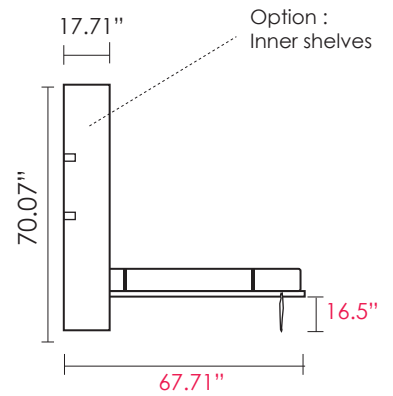

“SPACE” Horizontal wall bed / Higher version

Available in all custom sizes

“SPACE” Horizontal Bed / Higher version

Full

13.77" Depth

17.71" Depth

Queen

13.77"

17.71"

Available in all custom sizes

Option for higher version : Sofa

- sofa is only available for higher version . They are all customisable.

Arm option : No arm, 1.37" slim arm, 7.08" wide arm, or custom size