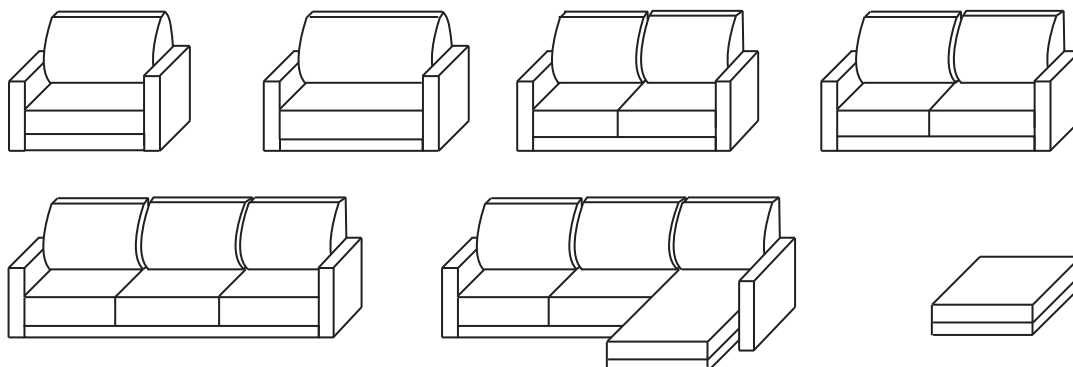

“SPACE” Horizontal wall bed / Higher version

Available in all custom sizes

“SPACE” Horizontal Bed / Higher version

Full

13.77" Depth

17.71" Depth

Queen

13.77"

17.71"

Available in all custom sizes

Option for higher version : Sofa

- sofa is only available for higher version . They are all customisable.

Arm option : No arm, 1.37" slim arm, 7.08" wide arm, or custom size