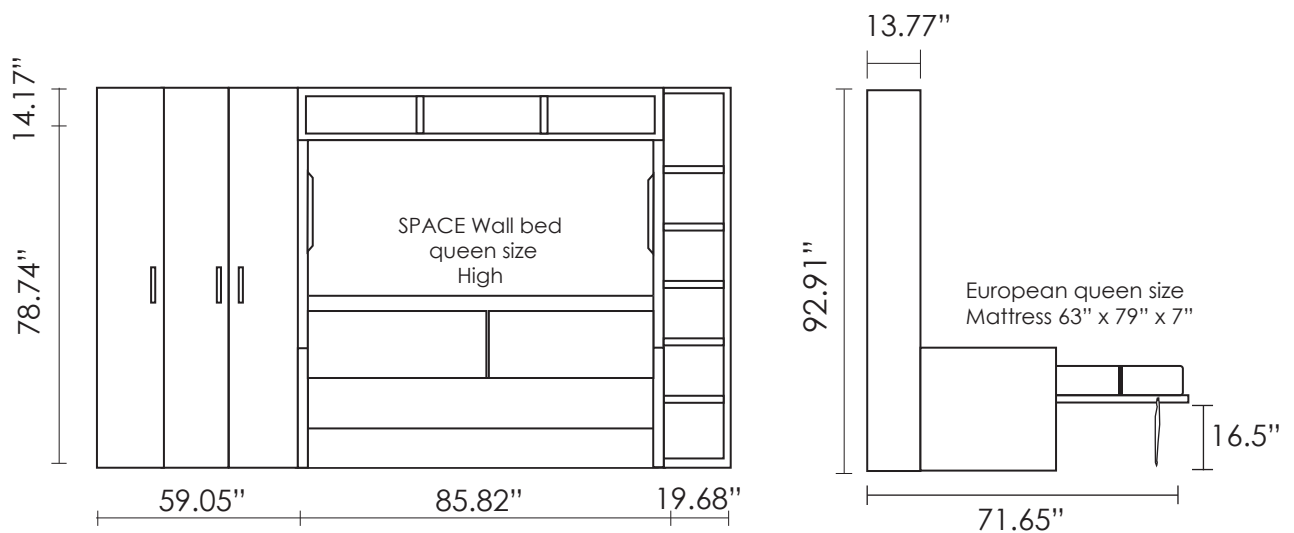

“WB SPACE with sofa 1”

Horizontal wall bed with sofa

Available in all custom sizes