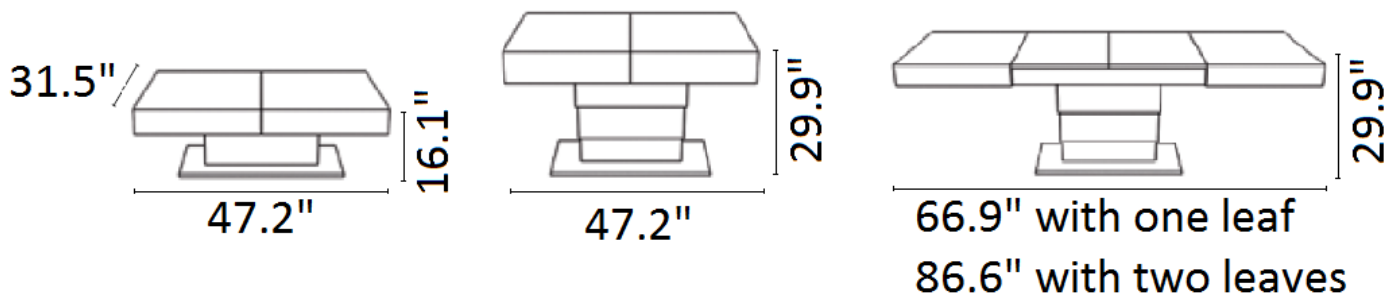

NEW YORK DESIGN CENTRE  
200 LEXINGTON AVE, SUITE 711  
NEW YORK, NY 10016

## Ares Fold

Transformable coffee to dining room table, steel central column, adjustable height from 16.1" - 29.9", equipped with hidden under-plate wheels making movement very easy. Available in lacquer, high gloss lacquer, stained oak, open pore lacquer and mortar-look.