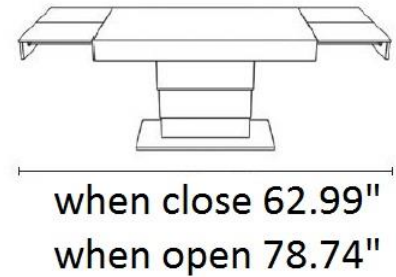

NEW YORK DESIGN CENTRE
200 LEXINGTON AVE, SUITE 711
NEW YORK, NY 10016

AC Ares Motorius

Transformable coffee to dining room table, steel central column, adjustable height from 16.53"-32.67", equipped with hidden under-plate wheels making it easy to move anywhere. Available in lacquer, high gloss lacquer, stained oak, open pore lacquer or mortar look. There is a remote control option.