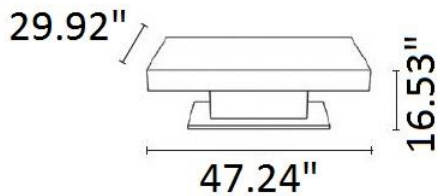

NEW YORK DESIGN CENTRE
200 LEXINGTON AVE, SUITE 711
NEW YORK, NY 10016

AC Ares Motorius

Transformable coffee to dining room table, steel central column, adjustable height from 16.53"-32.67", equipped with hidden under-plate wheels making it easy to move anywhere. Available in lacquer, high gloss lacquer, stained oak, open pore lacquer or mortar look. There is a remote control option.