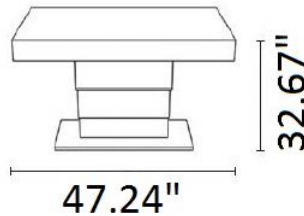

NEW YORK DESIGN CENTRE
200 LEXINGTON AVE, SUITE 711
NEW YORK, NY 10016

AC Ares Motorius

Transformable coffee to dining room table, steel central column, adjustable height from 16.53"-32.67", equipped with hidden under-plate wheels making it easy to move anywhere. Available in lacquer, high gloss lacquer, stained oak, open pore lacquer or mortar look. There is a remote control option.