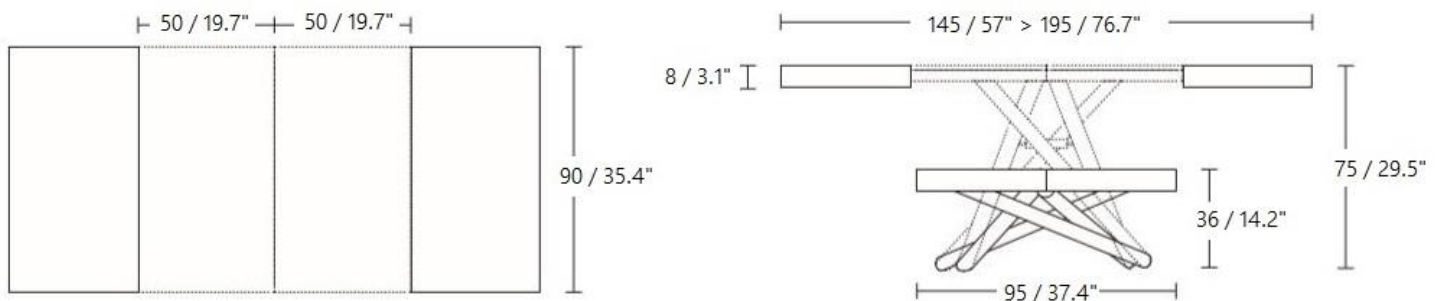

AC ELEVATE

The "AC ELEVATE" is a transformable coffee to dining room table without losing stability. It integrates the peculiarity of its bound metal structure with an old oak thick top. The top sits on a metal frame and adjusts in height from 36 cm / 14.2" to 75 cm / 29.5". The table is on wheels.

Top available in laminate, stained wood, mortar look and ceramic.
Column base available in inox (stainless), matte white, black, graphite, or taupe