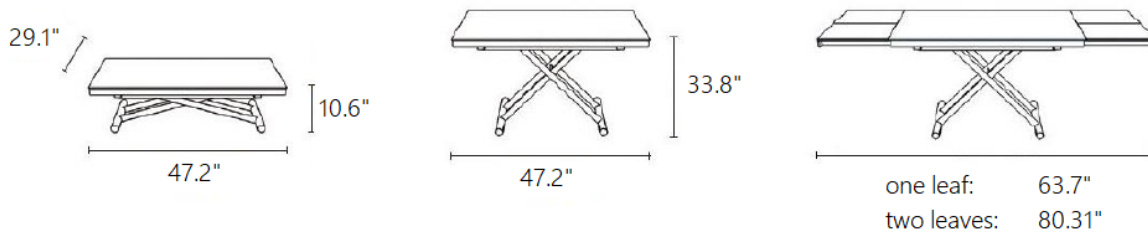

AC ETOILE

The "AC ETOILE" is a transformable coffee to dining room table with self-storing leaves. Adjusting from 47.2" wide when closed to 63.78" or 80.31" wide when open the "AC ETOILE" allows seating for up to eight. The height can be adjusted anywhere between 10.6" to 33.8".