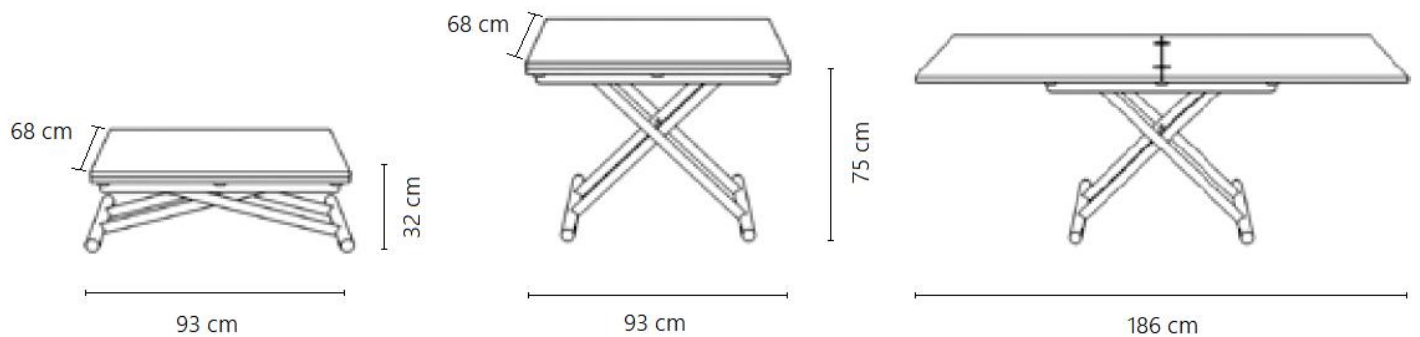

The "AC GINGI" is a transformable coffee to dining room table with a delicate chrome base. The result is a functional table that doubles its size in width and at the same time maintains a refined and sleek style with only two moves. Adjusting from 93 cm when closed to 186 cm wide when open, the "AC GINGI" allows seating from two to six people. The height can be adjusted anywhere between 32 cm to 75 cm and can only be controlled manually.

Top available in laminate, glass, lacquer, stained wood, mortar-look or ceramic top
X base available in inox (stainless), matte white, black, graphite, or taupe