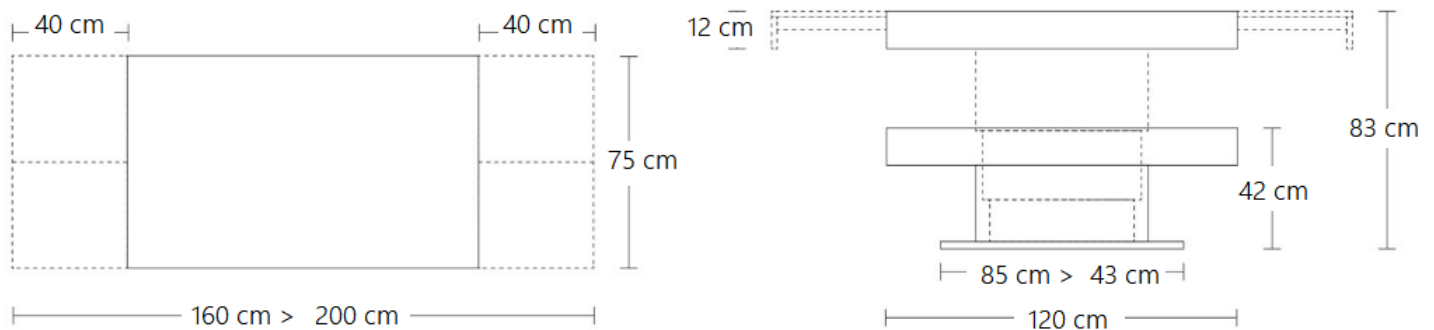

AC MOTORIUS

The "AC MOTORIUS" is a transformable coffee to dining room table. This table is a very practical solution for people who have very limited space. Adjusting from 120 cm wide when closed to 160 cm wide with one leaf open, and 200 cm wide with two leaves open, the "AC MOTORIUS" is very versatile. The height can be adjusted anywhere between 42 cm to 83 cm and can be controlled manually or electric by remote.

Top available in laminate, wood, open pore lacquer, high gloss lacquer, matte lacquer and mortar look
Column base available in inox (stainless), matte white, black, graphite, or taupe