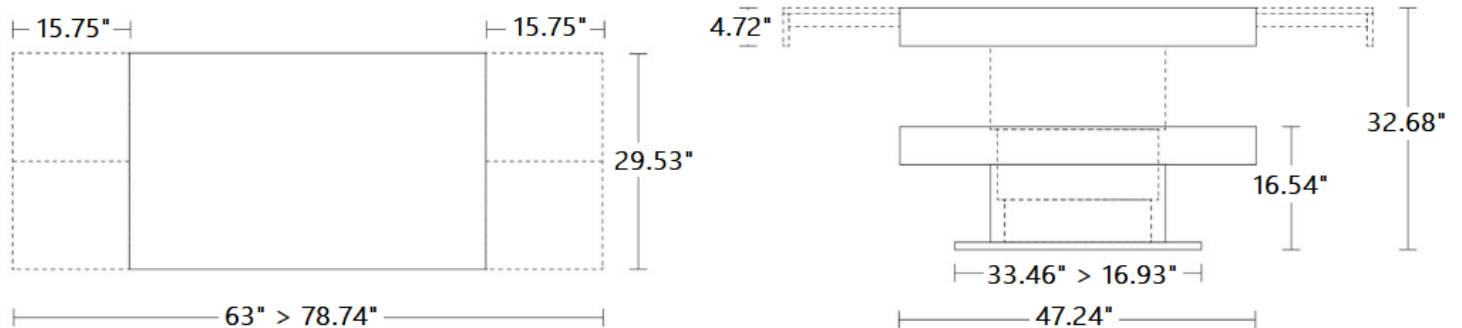

AC MOTORIUS

The "AC MOTORIUS" is a transformable coffee to dining room table. This table is a very practical solution for people who have very limited space. Adjusting from 47.24" wide when closed to 63" wide with one leaf open, and 78.74" wide with two leaves open, the "AC MOTORIUS" is very versatile. The height can be adjusted anywhere between 16.54" to 32.68" and can be controlled manually or electric by remote.

Top available in laminate, wood, open pore lacquer, high gloss lacquer, matte lacquer and mortar look
Column base available in inox (stainless), matte white, black, graphite, or taupe