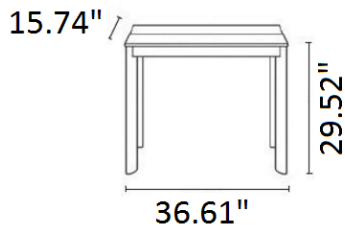

NEW YORK DESIGN CENTRE
200 LEXINGTON AVE, SUITE 711
NEW YORK, NY 10016

AC Quad Consolle

Elegant consolle that can expand from 15.74" - 114.17" with five leaves, available in lacquer, matte lacquer, high gloss lacquer, stained oak, open pore lacquer and mortar look.