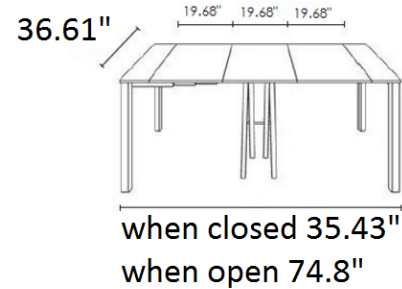

NEW YORK DESIGN CENTRE
200 LEXINGTON AVE, SUITE 711
NEW YORK, NY 10016

AC Quad Consolle

Elegant consolle that can expand from 15.74" - 114.17" with five leaves, available in lacquer, matte lacquer, high gloss lacquer, stained oak, open pore lacquer and mortar look.