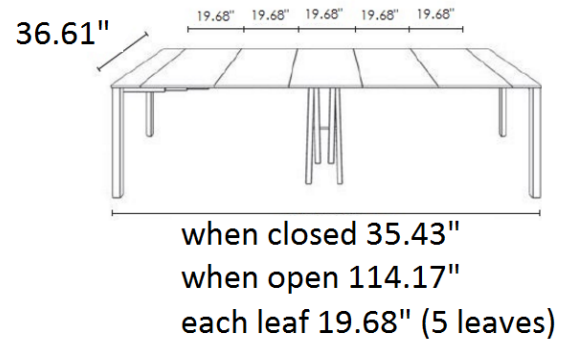

NEW YORK DESIGN CENTRE
200 LEXINGTON AVE, SUITE 711
NEW YORK, NY 10016

AC Quad Consolle

Elegant consolle that can expand from 15.74" - 114.17" with five leaves, available in lacquer, matte lacquer, high gloss lacquer, stained oak, open pore lacquer and mortar look.