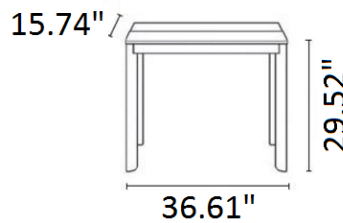

NEW YORK DESIGN CENTRE
200 LEXINGTON AVE, SUITE 711
NEW YORK, NY 10016

AC Quad Consolle

Elegant consolle that can expand from 15.74" - 114.17" with five leaves, available in lacquer, matte lacquer, high gloss lacquer, stained oak, open pore lacquer and mortar look.