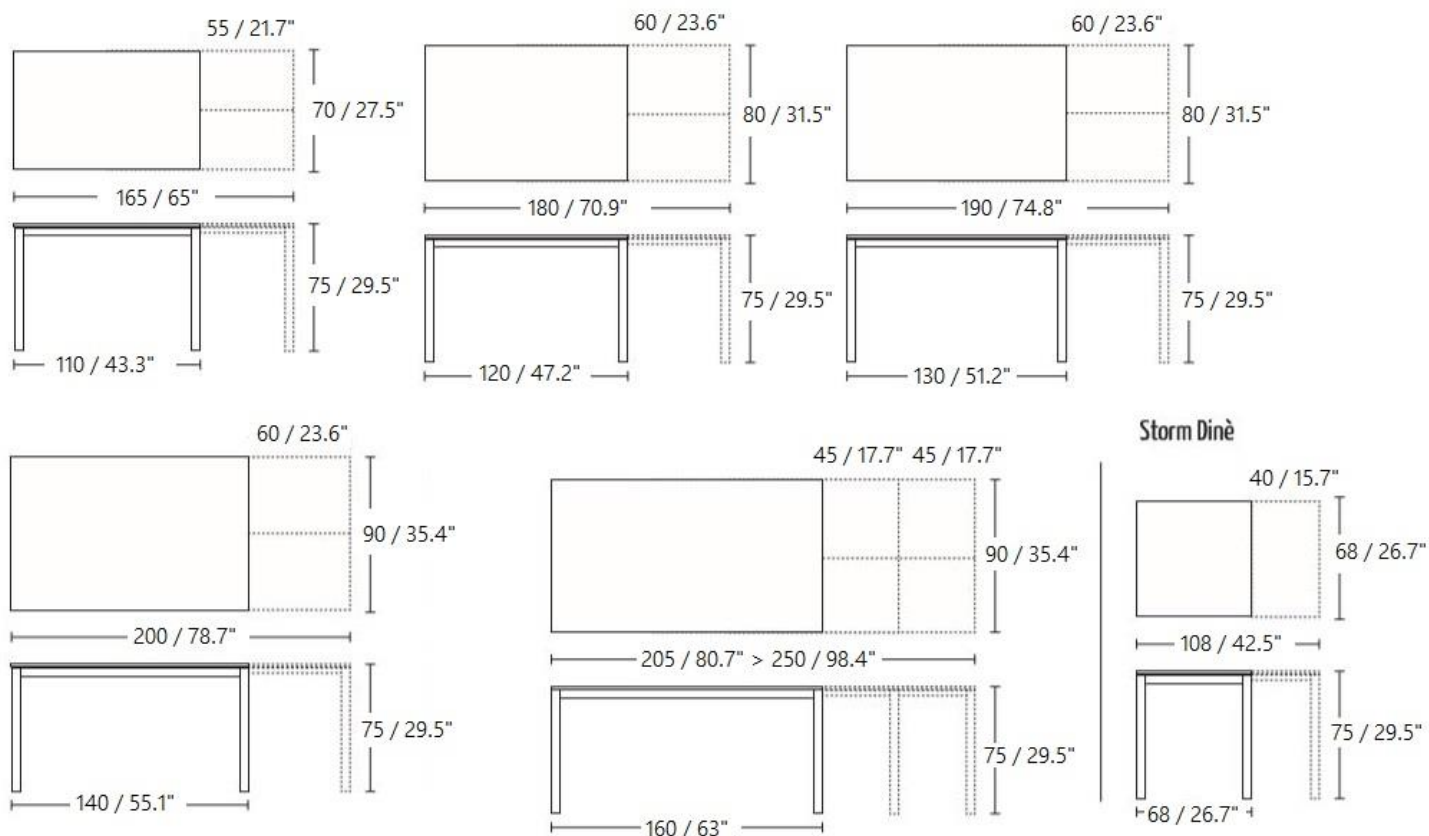

The "AC STORM" is an extendible kitchen table. It has a minimalistic look that provides great functionality. This table is recommended for those who want to live in their living space in a handy, but informal way without worrying too much. "AC STORM" has one or two leaves stored internally. There are six different size options to choose from.

Top available in laminate and glass

Base available in inox (stainless), matte white, black, graphite or taupe