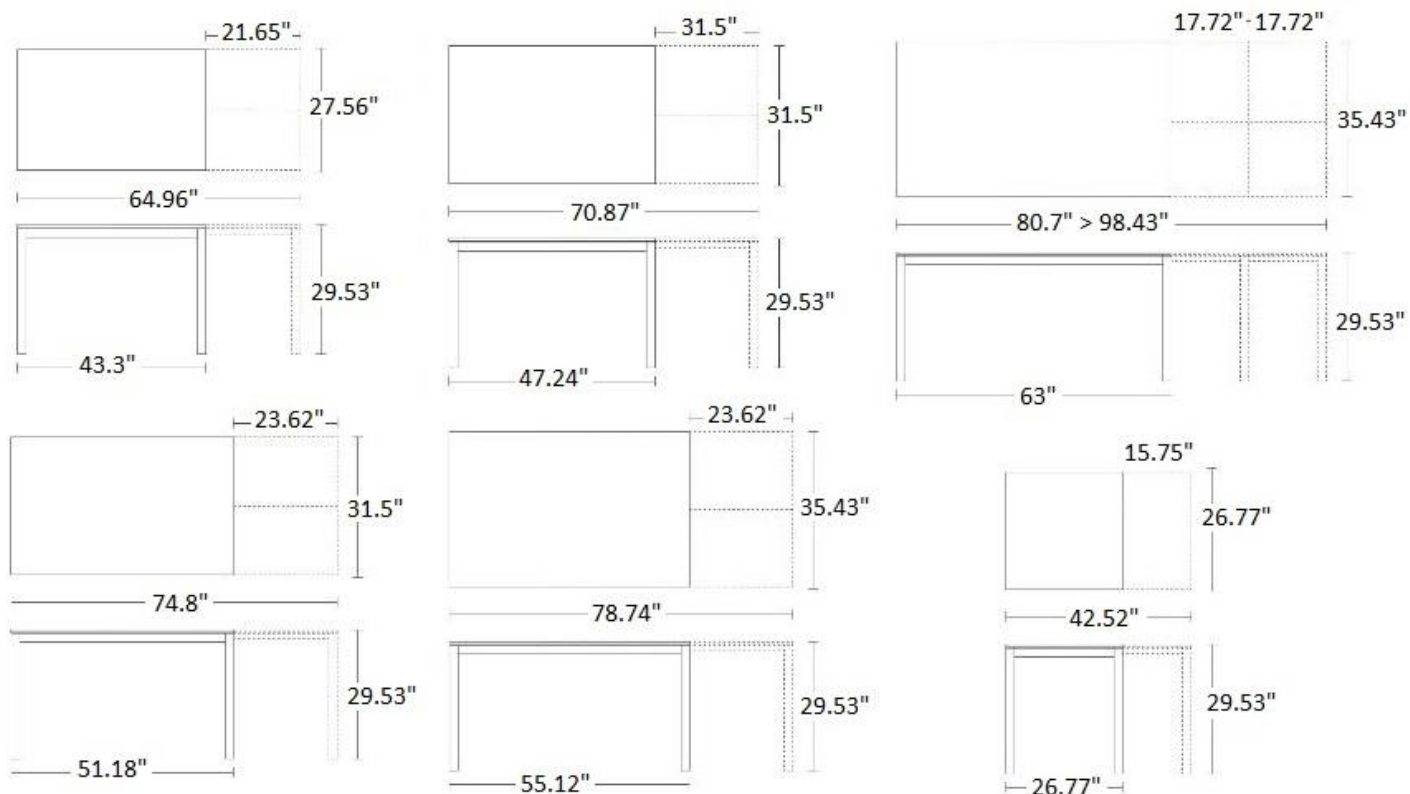

AC STORM

The "AC STORM" is an extendible kitchen table. It has a minimalistic look that provides great functionality. This table is recommended for those who want to live in their living space in a handy, but informal way without worrying too much. "AC STORM" has one or two leaves stored internally. There are six different size options to choose from.

Top available in laminate and glass

Base available in inox (stainless), matte white, black, graphite or taupe

AC STORM

FINITURE PIANO - FINITIONS PLATEAU - TOP FINISHES

	CODICE - CODE	FINITURA - FINITION - FINISH
NOBILITATO - MÉLAMINE - MELAMINE		
	N05 N16 N17 N18 N19 N20 N21 N23 N24 N25	BIANCO MATRIX FANGO BIANCO LISCIO ROVERE ORLEANS BRUNO ROVERE ORLEANS SABBIA NATURAL HALIFAX OAK PINO JACKSON CEMENTO ARDESIA VINTAGE CHIARO
VETRO - VERRE - GLASS		
	G01 G02 G03	VETRO BIANCO VETRO TORTORA VETRO NERO