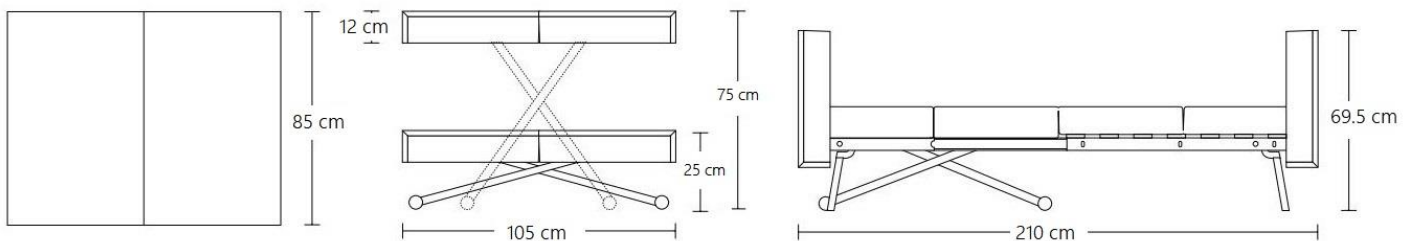

The "AC TAVOLETTO" was born from a brilliant idea: the need to match two pieces of furniture with two completely different functions all in a unique piece. "AC TAVOLETTO" is a coffee and dining table that turns into a bed without losing its style. Adjusting from 105 cm wide when closed as a coffee table to 210 cm wide when open to a bed, the "AC TAVOLETTO" is very versatile. The height can be adjusted anywhere between 25 cm to 75 cm as a coffee table. It can only be controlled manually.

Top available in laminate, wood, open pore lacquer, and mortar look
X base available in inox (stainless), chrome, matte white, black, graphite, or taupe