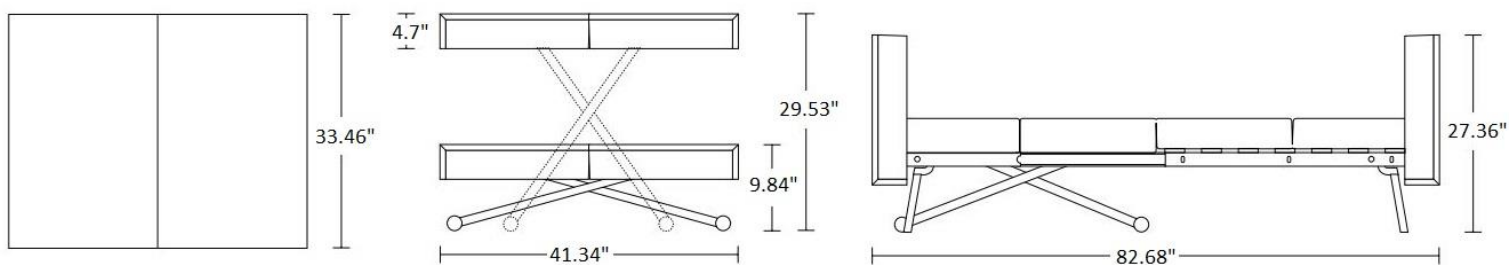

## AC TAVOLETTO

The "AC TAVOLETTO" was born from a brilliant idea: the need to match two pieces of furniture with two completely different functions all in a unique piece. "AC TAVOLETTO" is a coffee and dining table that turns into a bed without losing its style. Adjusting from 41.34" wide when closed as a coffee table to 82.68" wide when open to a bed, the "AC TAVOLETTO" is very versatile. The height can be adjusted anywhere between 9.84" to 29.53" as a coffee table. It can only be controlled manually.

Top available in laminate, wood, open pore lacquer, and mortar look

X base available in inox (stainless), chrome, matte white, black, graphite, or taupe