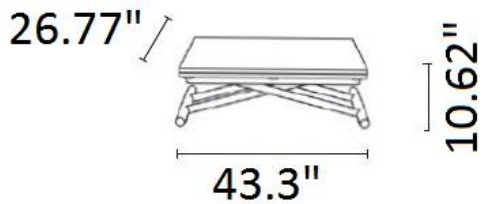

NEW YORK DESIGN CENTRE  
200 LEXINGTON AVE, SUITE 711  
NEW YORK, NY 10016

## AC Universe

Coffee table that rises and expands to dining table, matte or shiny chrome base, rises from 10.62" - 31.88", available in lacquer, matte lacquer, high gloss lacquer, stained oak, open pore lacquer, mortar look, glass or frosted glass.