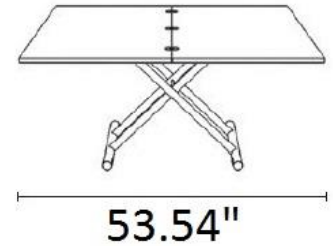

## AC Universe

Coffee table that rises and expands to dining table, matte or shiny chrome base, rises from 10.62" - 31.88", available in lacquer, matte lacquer, high gloss lacquer, stained oak, open pore lacquer, mortar look, glass or frosted glass.