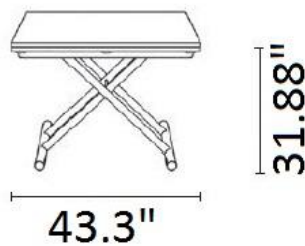

## AC Universe

Coffee table that rises and expands to dining table, matte or shiny chrome base, rises from 10.62" - 31.88", available in lacquer, matte lacquer, high gloss lacquer, stained oak, open pore lacquer, mortar look, glass or frosted glass.