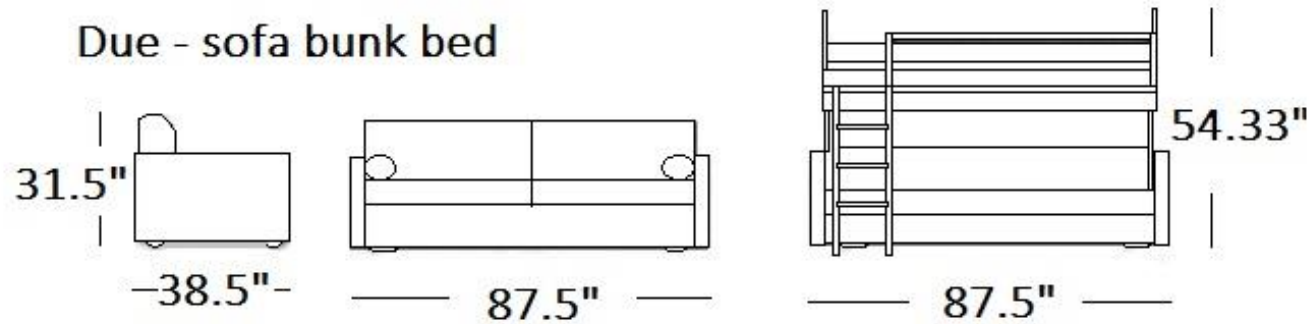

BE DUE

B E D U E

Due - sofa bunk bed

Mattress size (Bottom)

29.5" x 74" x 4.72" H

Mattress size (Top)

31.5" x 74.8" x 4.72" H